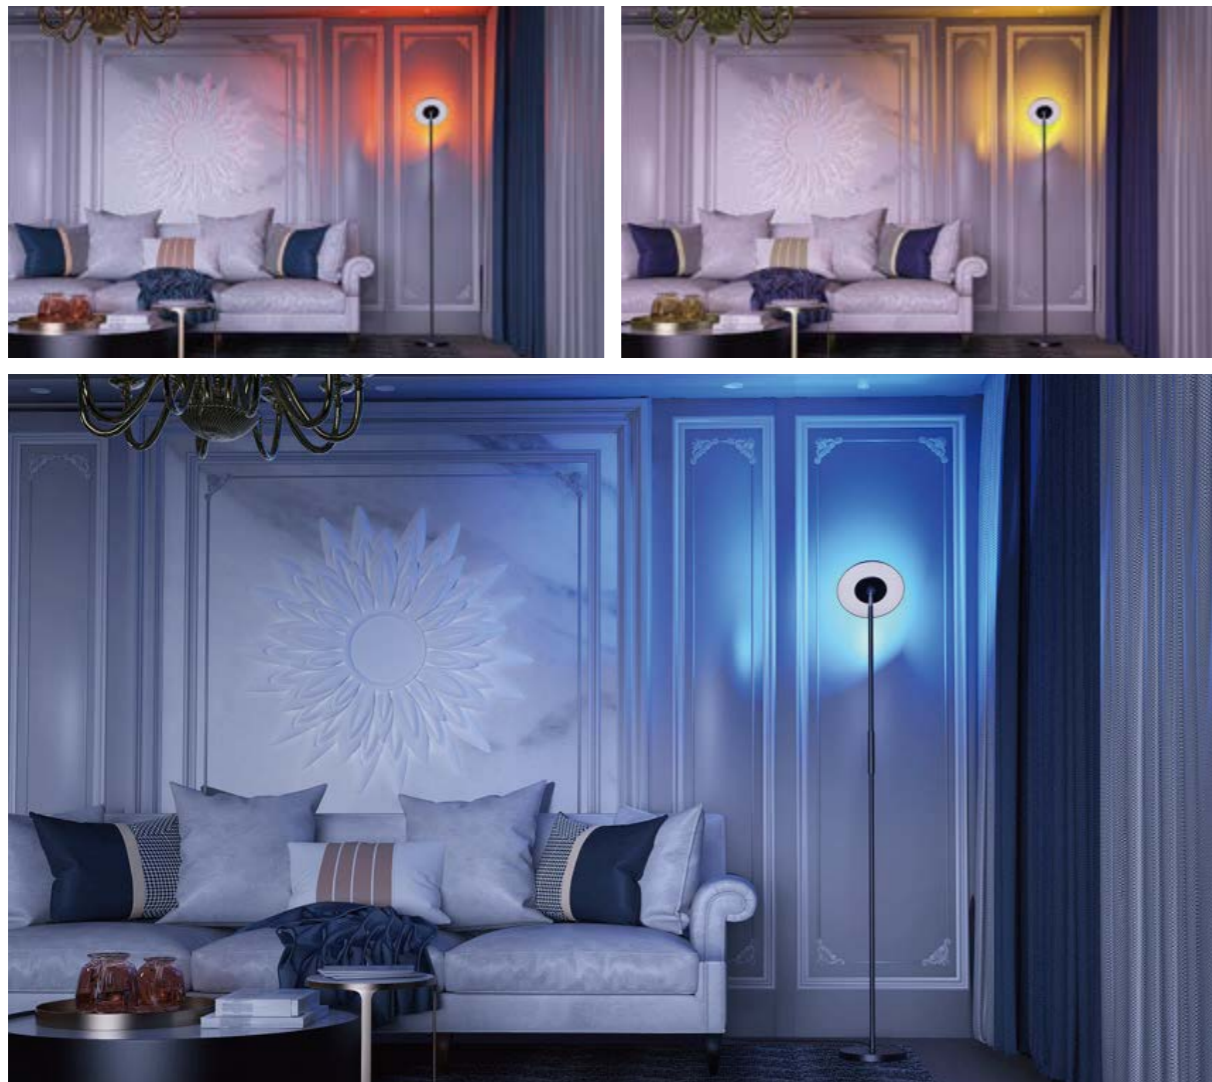

# DIRECT / INDIRECT LIGHTING FLOOR LAMP

tuya<sup>®</sup>

With RGB,cyclically switching the colorful light.

- tuya module
- Smart Bluetooth + Wifi
- with direct / indirect lighting

Rich colors, easy APP operation