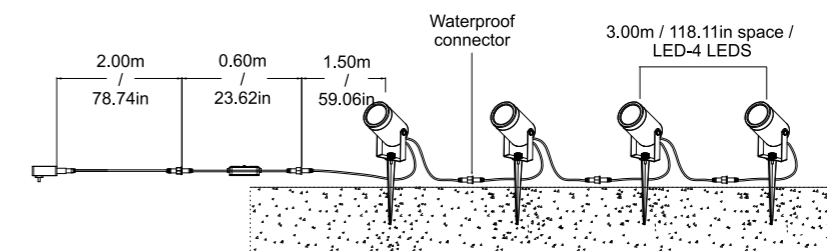

## Dimensional Drawing of Product Installation&Wiring (m / inch)

4 packs one set

AC100-120V 50/60Hz American plug

6 packs one set

AC100-120V 50/60Hz American plug