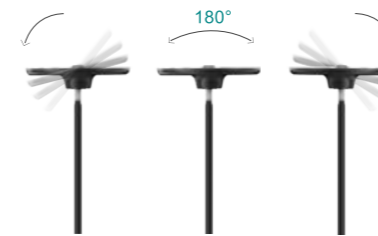

## Button Control

- Click the button once to turn on and off
- Click the button once to adjust the color temperature/ long press button to adjust brightness
- Click once to switch projection mode

The lamp holder can be freely adjusted the angle to 180°