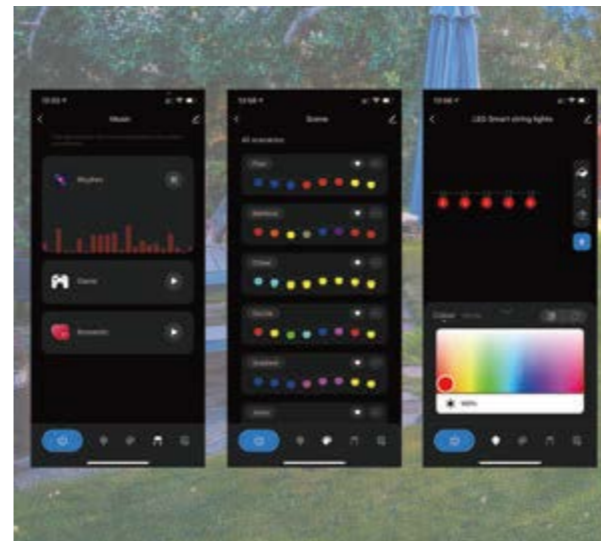

**WEATHER**

**PROOF**  
DURABLE QUALITY

ABS housing  
anti-UV material

Good waterproof performance  
IP65 waterproof

**SMART**

**CONTROL**  
EASY TO USE

Download the APP to control the lights  
A variety of intelligent dynamic  
switching modes

Powerful wifi module, lawn light can be  
connected with mobile phone  
through WIFI