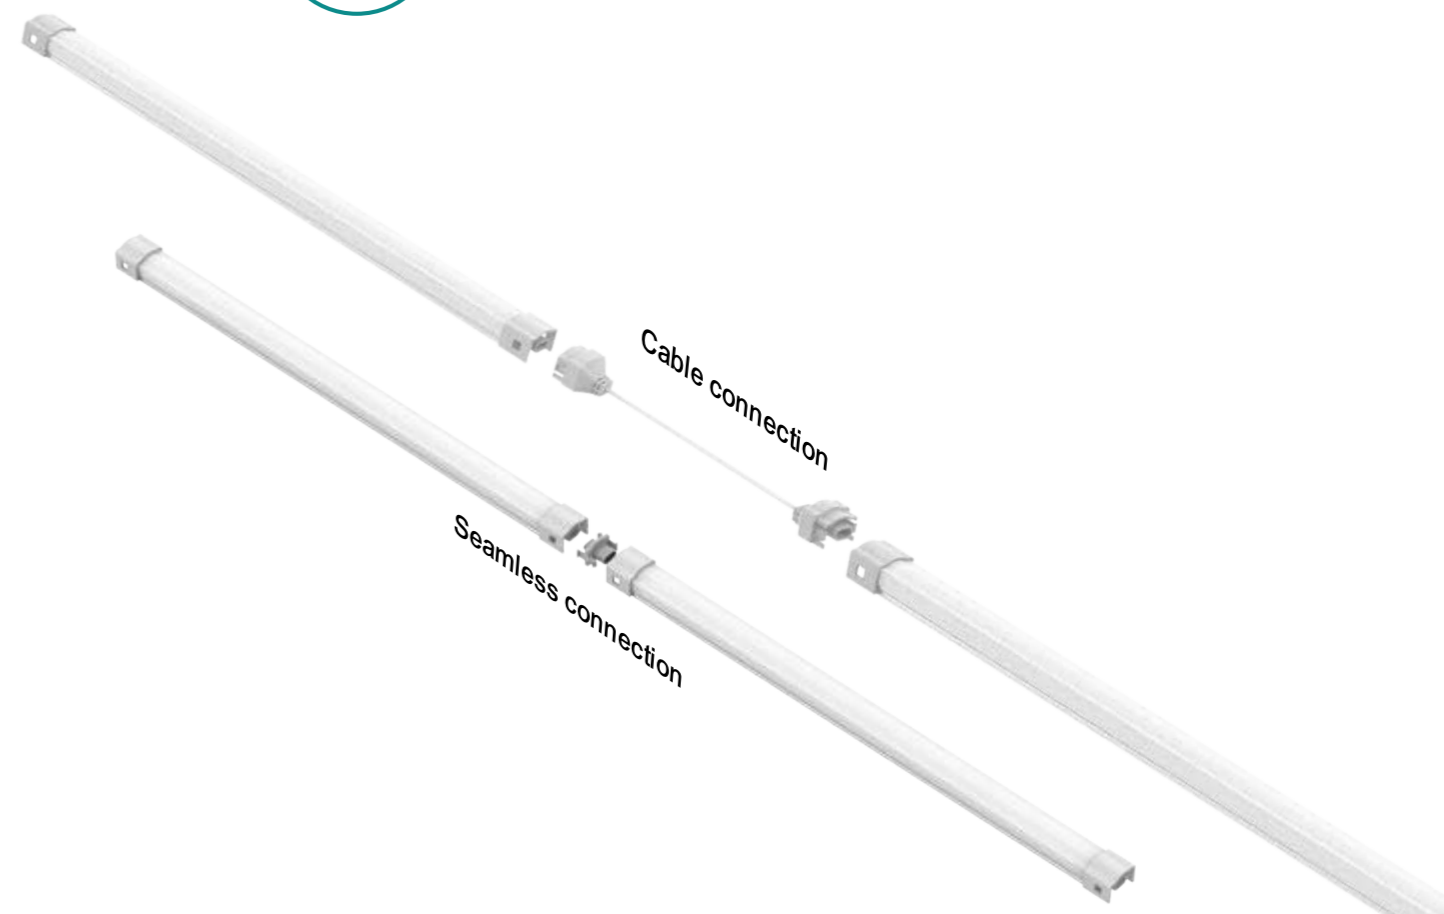

### Connection

It supports both cable and seamless connection.

### 2 Ways to Install

Supports quick magnetic mounting and secure screw fixing for diverse scenarios.

### Available in 5 Sizes

Luminaire lengths are available in 325mm, 525mm, 825mm, 1025mm, and 1125mm.