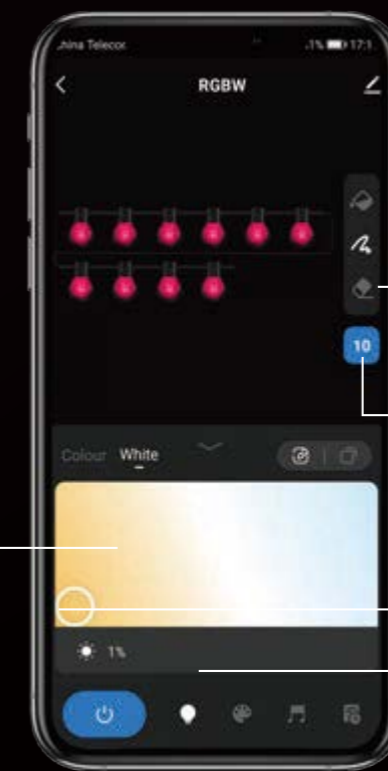

# OUTDOOR STRING LIGHTS(II)

Scene mode

Ambient string lights, a variety of intelligent dynamic switching modes

PC + PVC

High temperature resistance, -20°C-80°C, anti-UV & yellowing

- Select all bulbs
- Cancel bulb
- Tap on a bulb (you can tap on any bulb individually to change to another color)
- Set the quantity of bulbs

- Warm white light / RGB
- Brightness adjustment panel

RGB mode

Warm white / RGB interface selection

One set with 15/30 bulbs, the interval between lamps is 3.28 Feet / 1Meter