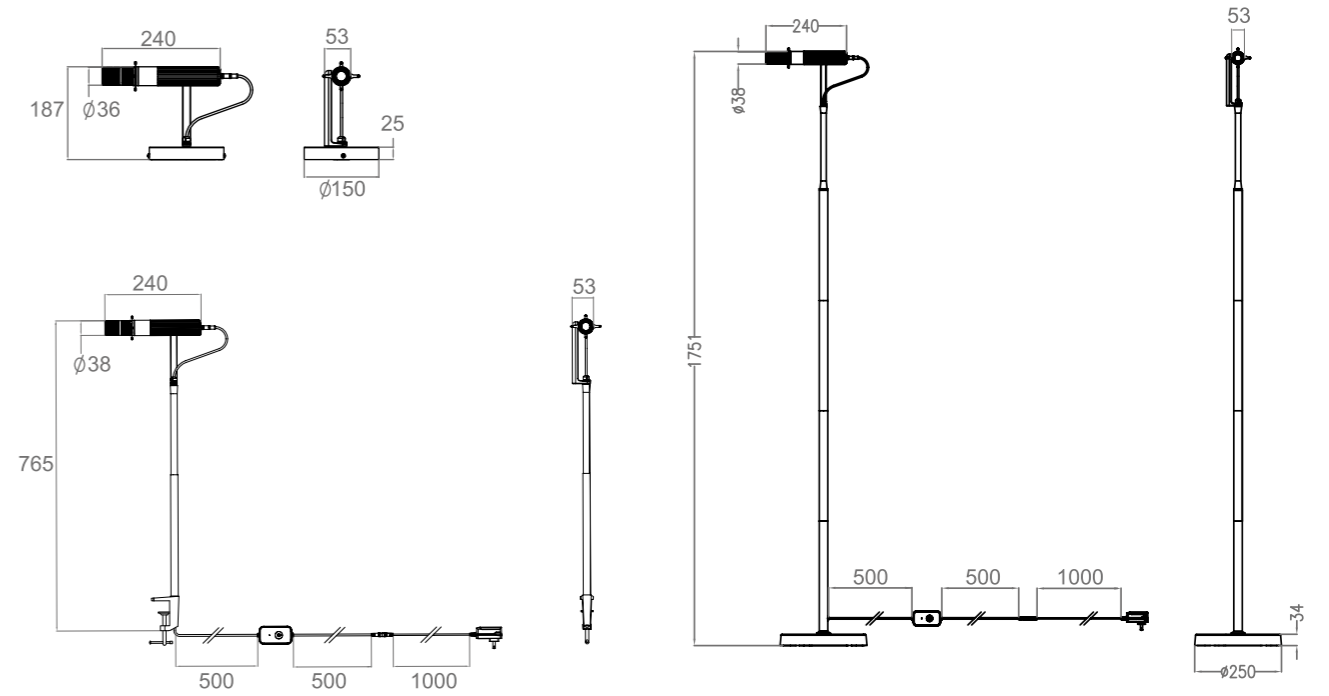

### 360° adjustable head

360° rotatable lamp head (horizontal), 170° single-direction tilt, 180° omnidirectional bendable arm; tool-free adjustment, stays secure at any angle for flexible projection on walls, floors & surfaces.

### Dimensions (mm)