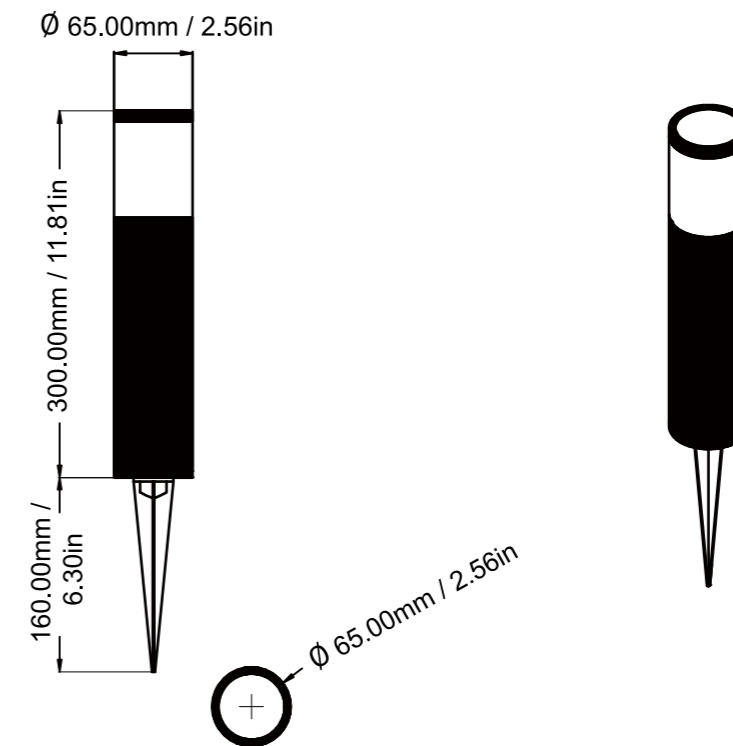

## Dimension drawing of single lamp head (mm / inch)