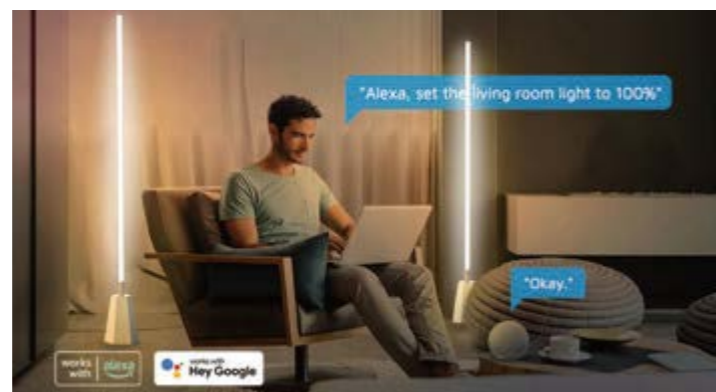

Lightweight and compact, it does not take up space and can embellish your life wherever you need it.

White light, can work as reading light