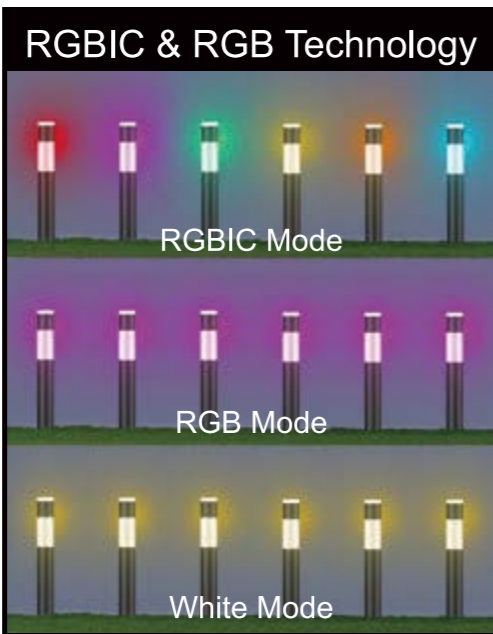

## CONTROL MODE

TUYA WIFI+Bluetooth, support Alexa, google assistant remote control + controller.

The lampshade is UV resistant PMMA material

The lamp body is made of high quality aluminium alloy

Die-cast aluminum shell, good heat dissipation, long lifetime of product.