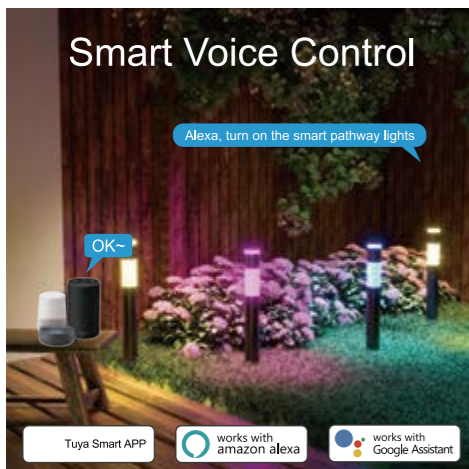

## CONTROL MODE

TUYA WIFI+Bluetooth, support Alexa, google assistant remote control + controller.

The lampshade is UV resistant PMMA material

The lamp body is made of high quality aluminium alloy

Die-cast aluminum shell, good heat dissipation, long lifetime of product.