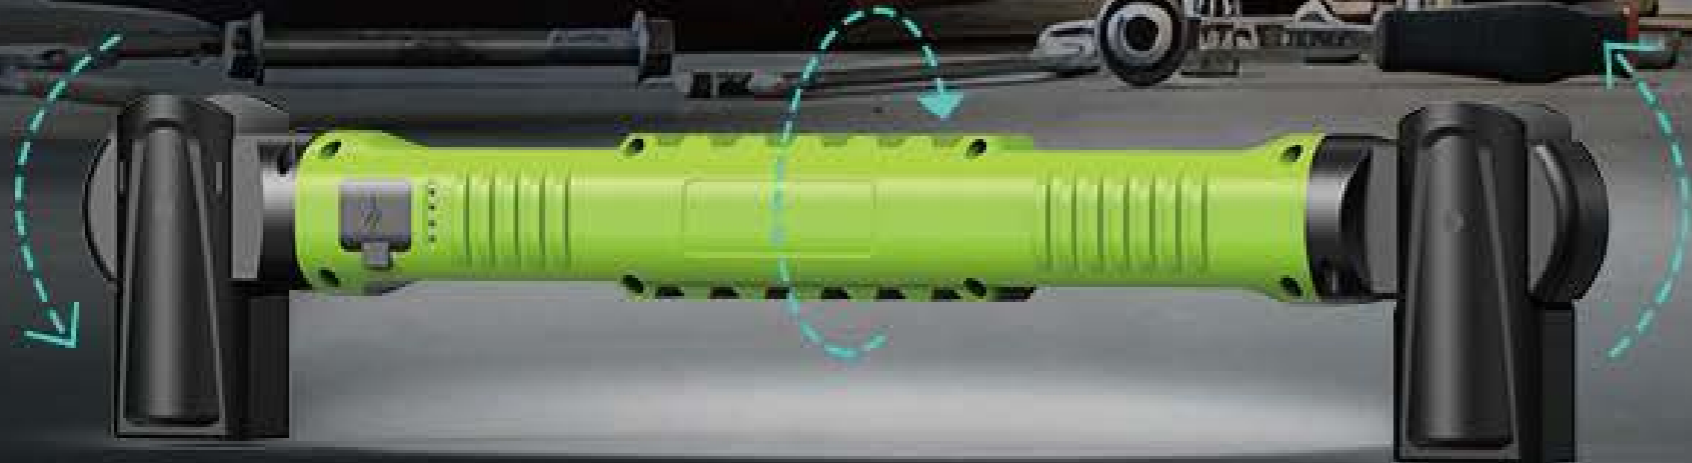

Rechargeable LED work light