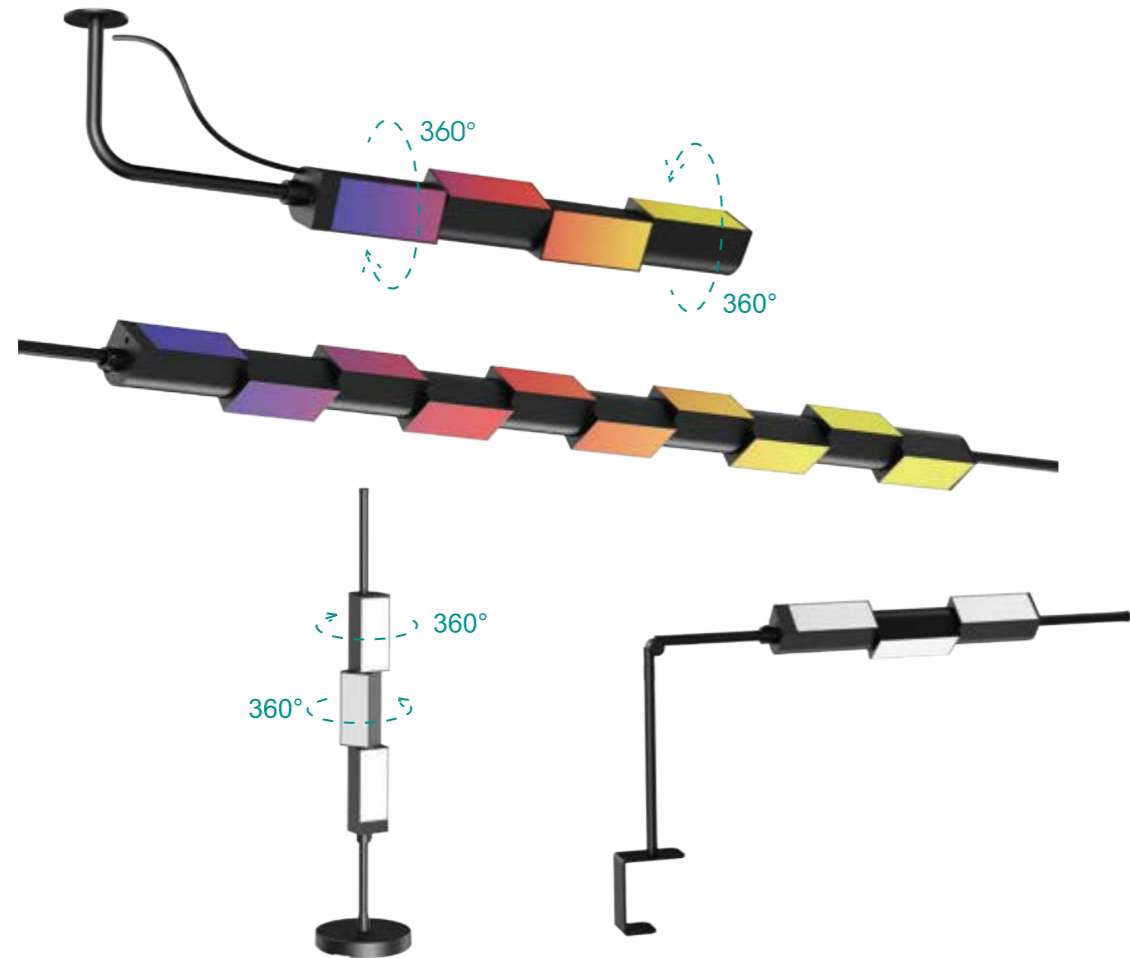

Each light module rotates 360° continuously around the pole axis, with freely adjustable light angles to fit diverse lighting layouts effortlessly.