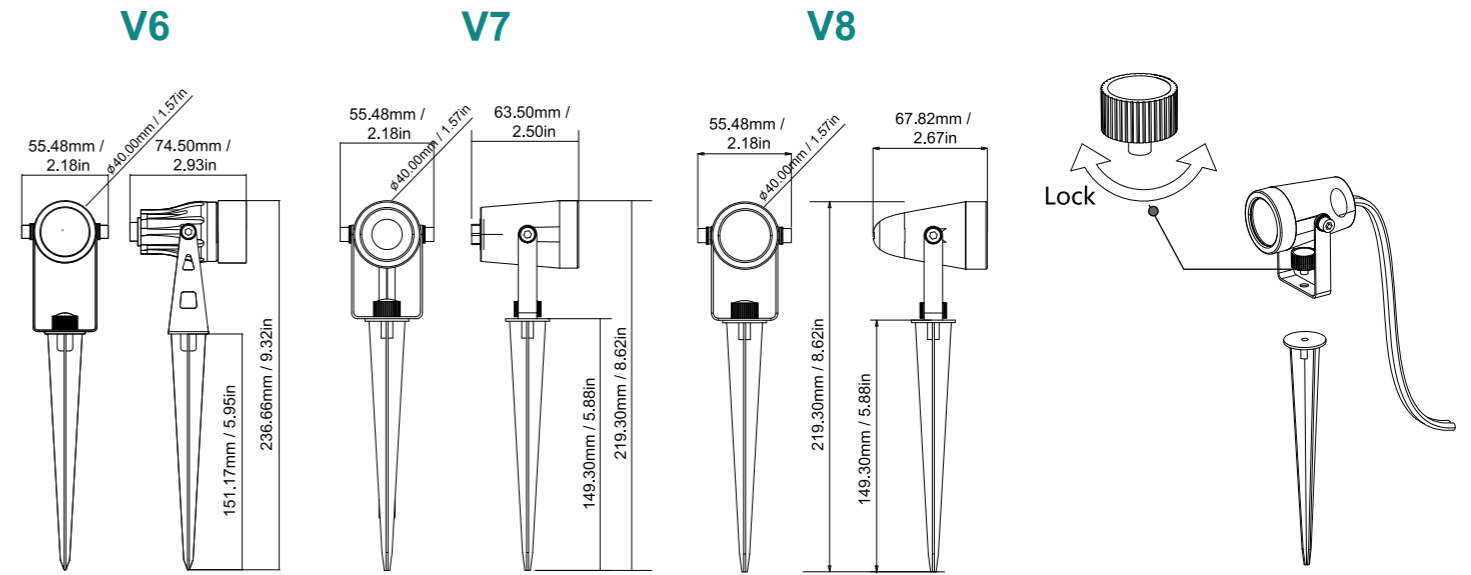

## V6/V7/V8 Dimension drawing of single lamp head (mm / inch)