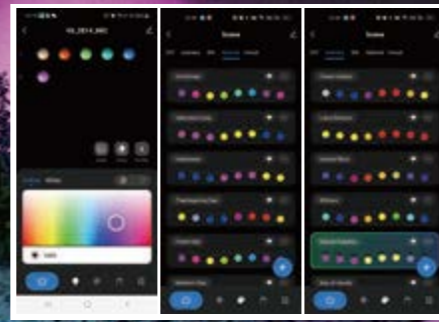

## CONTROL MODE

TUYA WIFI+Bluetooth, support Alexa, google assistant remote control + controller.