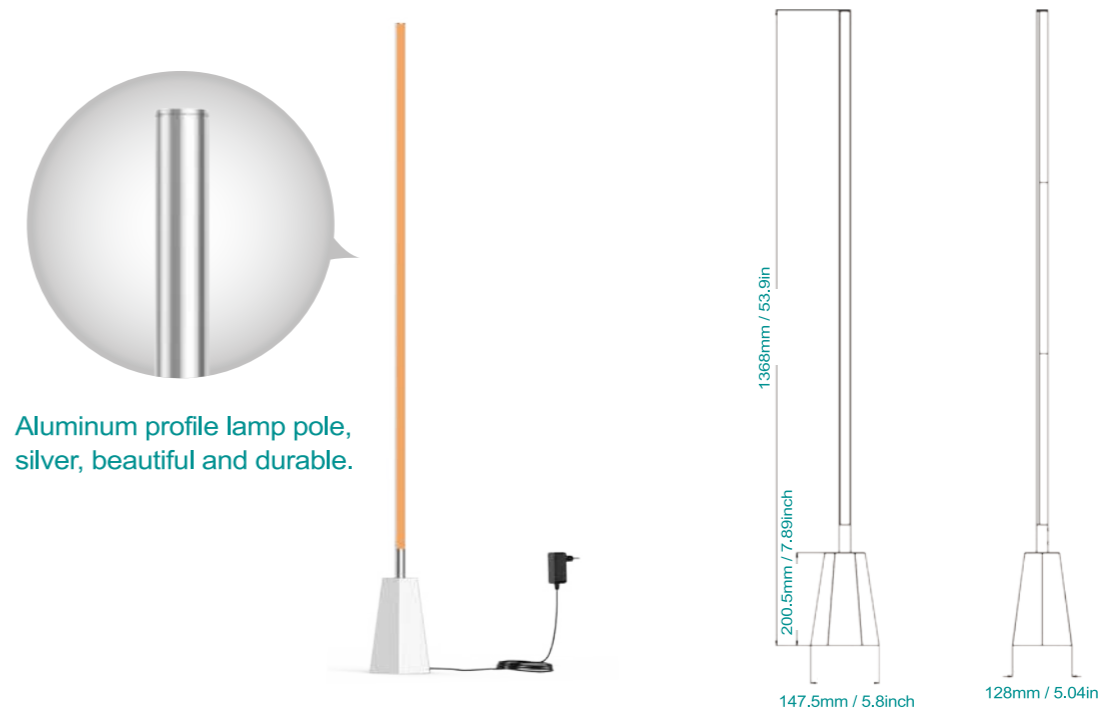

## DIY Design of Lamps

DIY design of lamps allows users to easily assemble products, while the packaging is compact and transport cost is reduced

Smart corner floor lamp with pleasant ambient lighting gives one more option for life.