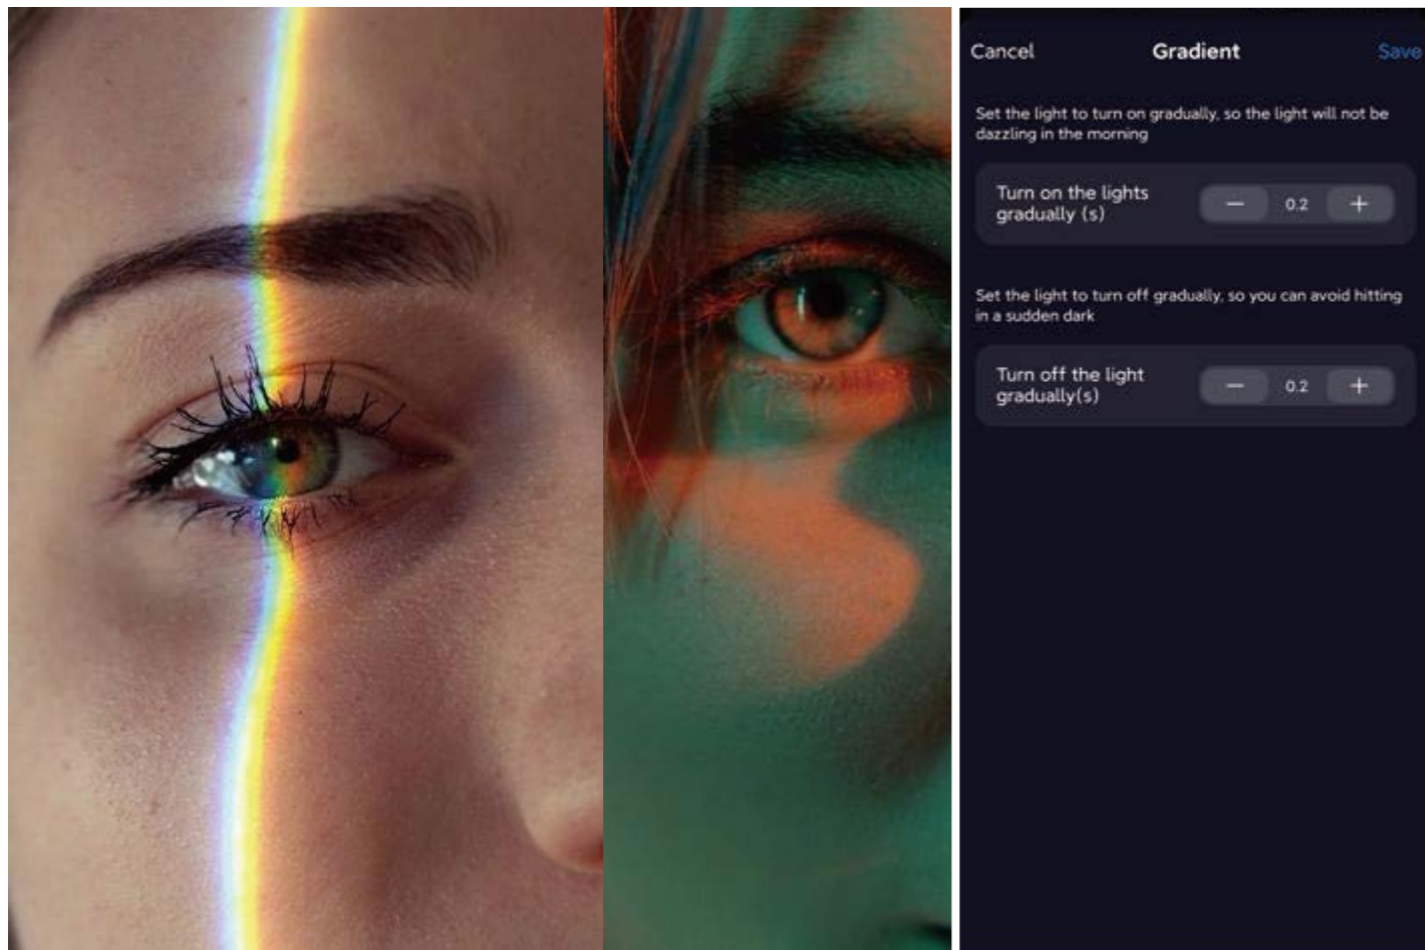

HEALTH FUNCTION

Comfortable and gentle friendly light for eyes