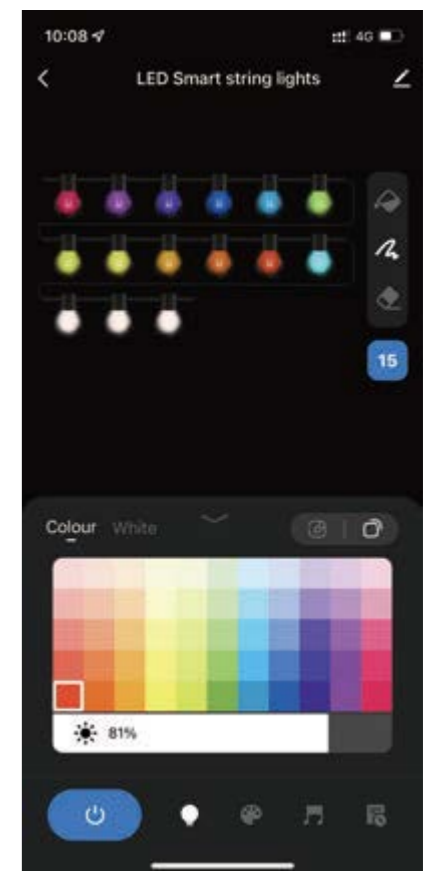

POINT CONTROL SMUDGE FUNCTION

Move Your Fingers to Easily Paint the Light Like a Picture