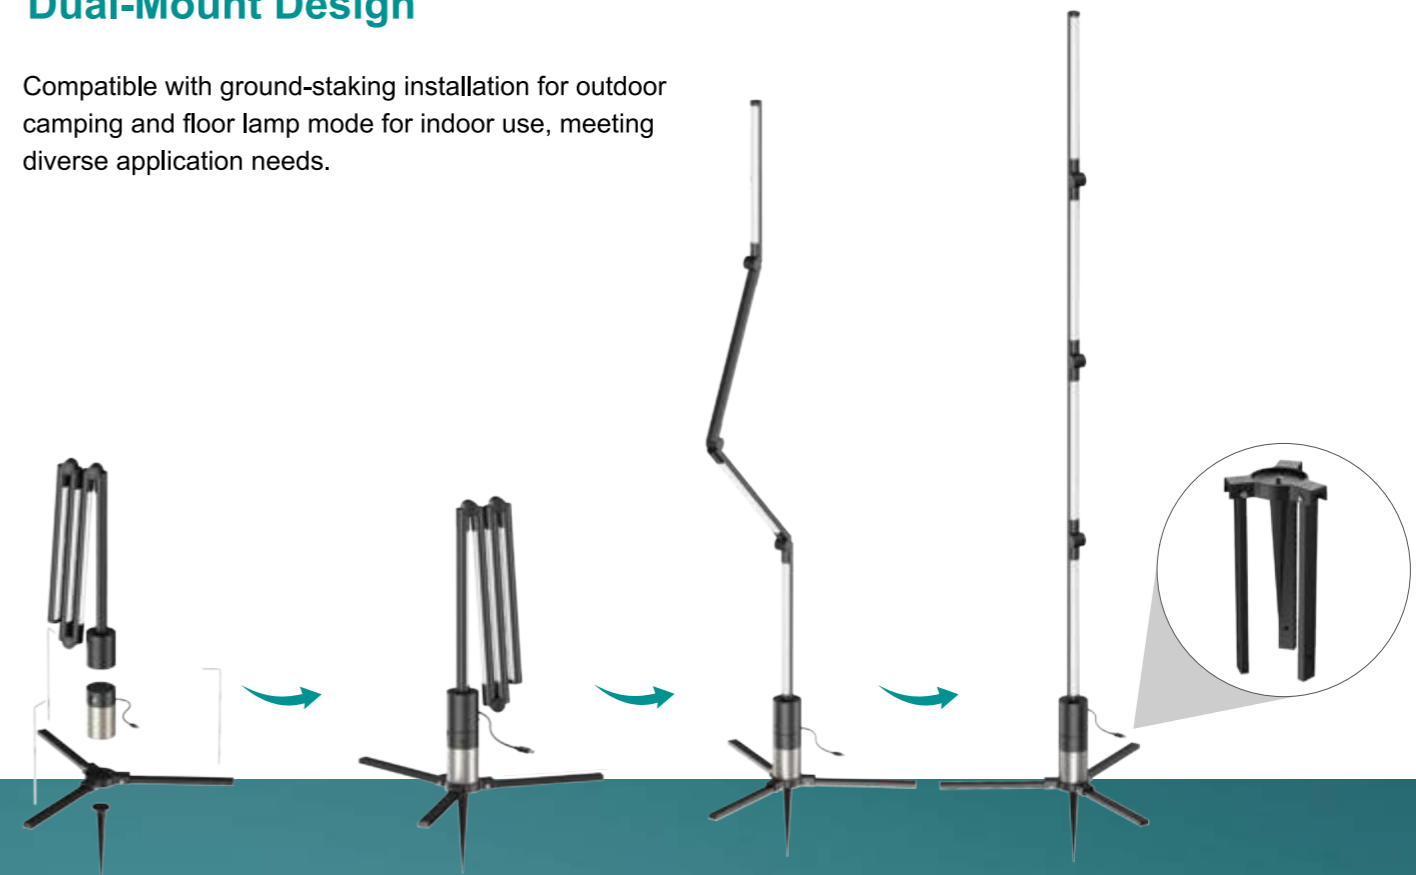

## Dual-Mount Design

Compatible with ground-staking installation for outdoor camping and floor lamp mode for indoor use, meeting diverse application needs.