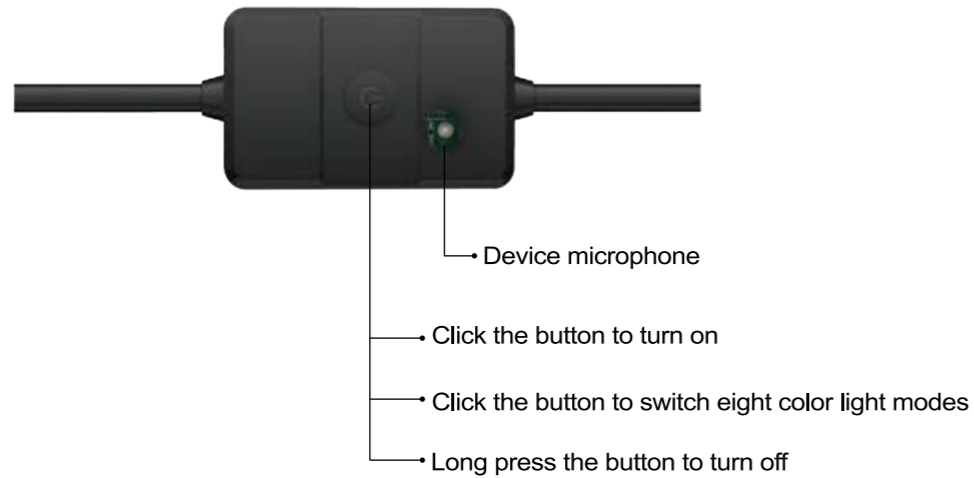

One set with 15/30 bulbs, the interval between lamps is 3.28 Feet / 1Meter

Dimensions

Model	SC-SPSL-12V-12W-IP65-RGBW-R03	SC-SPSL-12V-12W-IP65-RGBW-R04	SC-SPSL-12V-24W-IP65-RGBW-R03	SC-SPSL-12V-24W-IP65-RGBW-R04
Voltage	220-240VAC/50Hz			
Power (white light)	12W	12W	24W	24W
Power (RGBW)	4.5W		9W	
Adapter	DC12V/1A		DC12V/2A	
LED type	3535RGB+2835W		3535RGB+2835W	
Lamp holder (PCS)	15		30	
Control mode	WiFi/Bluetooth + Button		WiFi/Bluetooth + Button	
Voice function	Support Alexa and Google		Support Alexa and Google