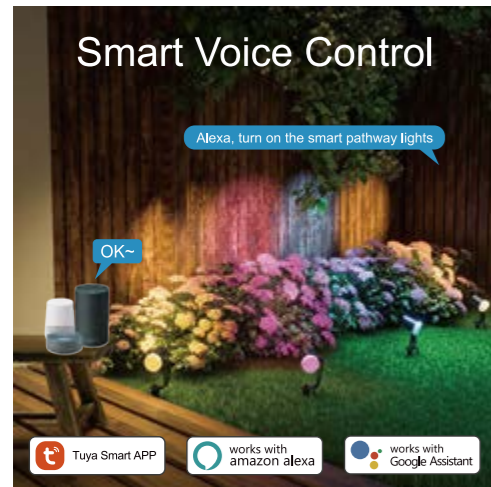

Dimensions (mm / inch)

Waterproof grade IP65