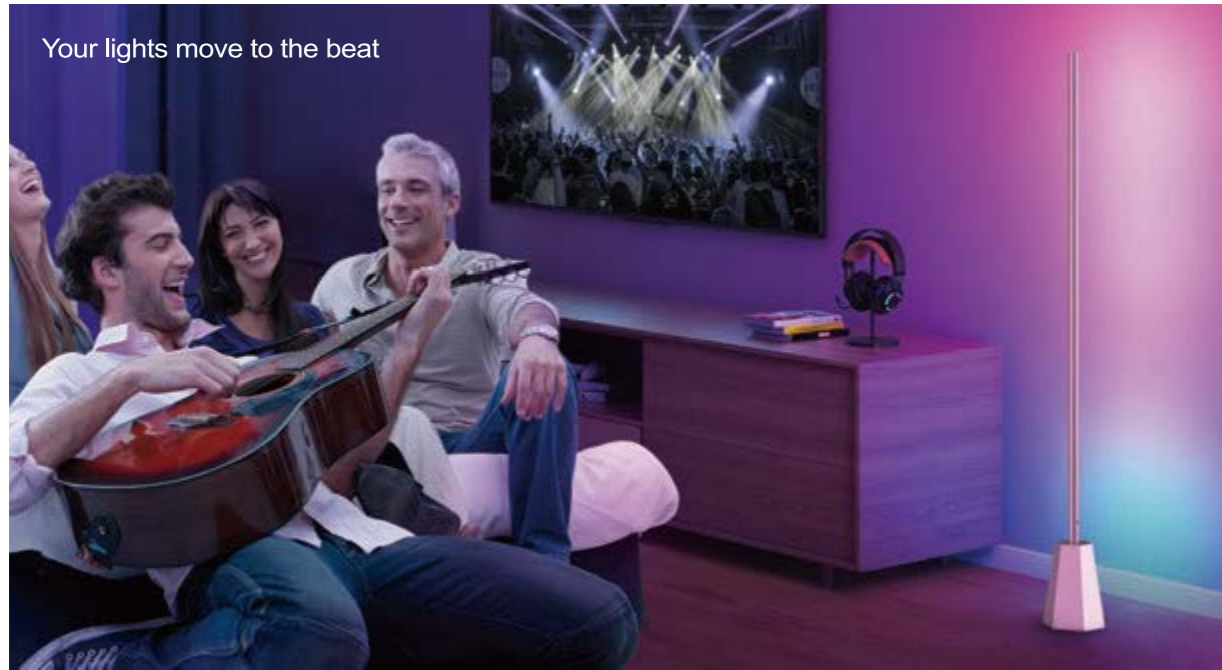

DIY Design of Lamps

DIY design of lamps allows users to easily assemble products, while the packaging is compact and transport cost is reduced

Smart corner floor lamp with pleasant ambient lighting gives one more option for life.

Product Model	SC-SCFL-12V-24W-RGBW-01	SC-SCFL-12V-24W-RGBW-02
Power	24W	
Input Voltage	100-240V~50/60HZ	220-240V~50/60HZ
LED type	LED5050/2835	
LED quantity (PCS)	72PCS 5050RGB/72PCS 2835	
Power of warm white light	24W	
Power of neon strip	14W	
CRI	>80	
Luminous flux of warm white light	1300LM	
Working temperature	-10-45°C	
Mode	14 different modes	
Control mode	Wifi+Bluetooth	

Lightweight and compact, it does not take up space and can embellish your life wherever you need it.

White light, can work as reading light