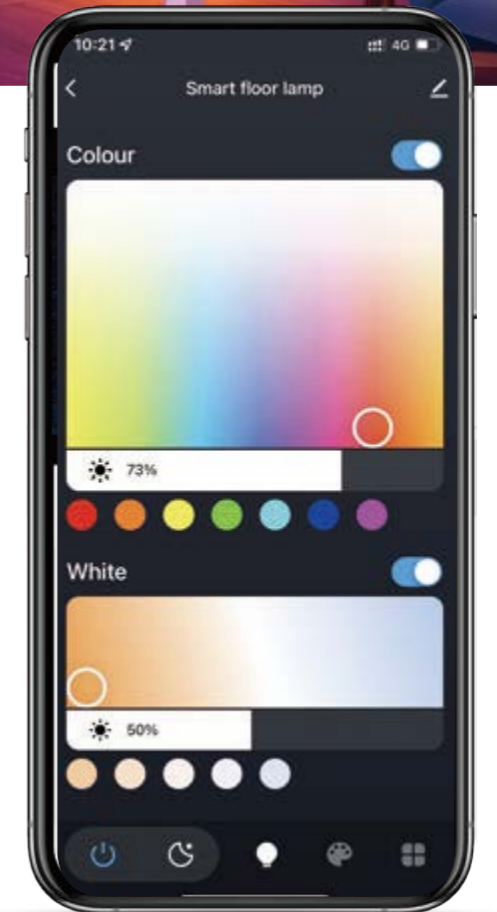

# CCT ADJUSTMENT

Depth adjustment of color temperature

Move your finger to switch between cold light and warm light (0-100%).

Cold light is more refreshing in summer (high color temperature)

Warm light for more warmth in winter (low color temperature)

# LIGHT COLOR ADJUSTMENT

Move with your heart and play with colorful lights

The rich light and color are beyond your imagination, creating a gorgeous light and shadow mirage that combines reality and illusion