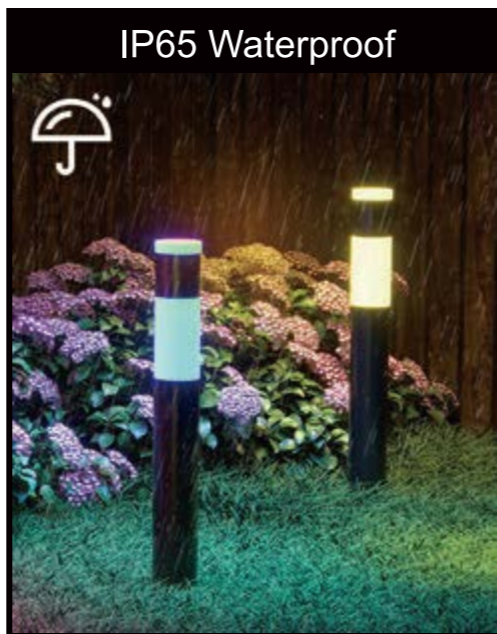

CONTROL MODE

TUYA WIFI+Bluetooth, support Alexa, google assistant remote control + controller.

The lampshade is UV resistant PMMA material

The lamp body is made of high quality aluminium alloy

Die-cast aluminum shell, good heat dissipation, long lifetime of product.

Dimension drawing of single lamp head (mm / inch)

Parameter

Product model	SC-DCFL-024-A1/A2-IP65-RGBTW-01/02-4	SC-DCFL-036-A1/A2-IP65-RGBTW-01/02-6		
Lamp holder(PCS)	4 heads	6 heads		
LED type	5050White/3030RGB/2835White			
Color	RGBIC+cool white+warm white			
Power	Mixed white	18W	26W	
	Cool white	24W	36W	
	Warm white	24W	36W	
	Red	9.5W	14W	
	Green	9.5W	14W	
	Blue	9.5W	14W	
Luminous flux	Cool white 850Lm	Warm white 756Lm	Cool white 1188lm	Warm white 1098lm
Beam angle (°)	360°			
Power supplier version	American Plug: AC100-120V/ European plug: AC220-240V			
Adapter	24V/1A		24V/1.5A	
Waterproof rating	IP65			
Working temperature	-20 C~40 C			
Control mode	Wi-Fi&Bluetooth + Button + Remote Control