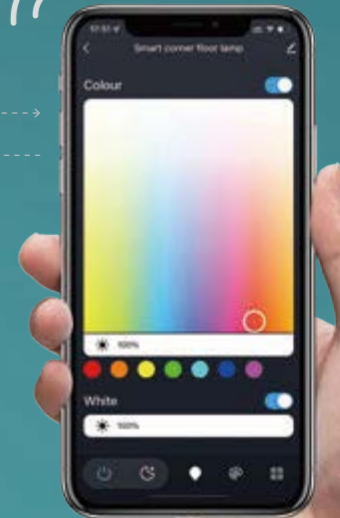

## Button Control

- Click the button once to turn on and off
- Click the button once to adjust the color temperature/ long press button to adjust brightness
- Click once to switch projection mode

The lamp holder can be freely adjusted the angle to 180°

suitable for living room, room, hotel, bar, counter, coffee shop, study and other indoor places.

- Tuya Smart APP
- works with amazon alexa
- works with Google Assistant

## Smart Connection

Use Signcomplex APP to switch between various smart dynamic modes