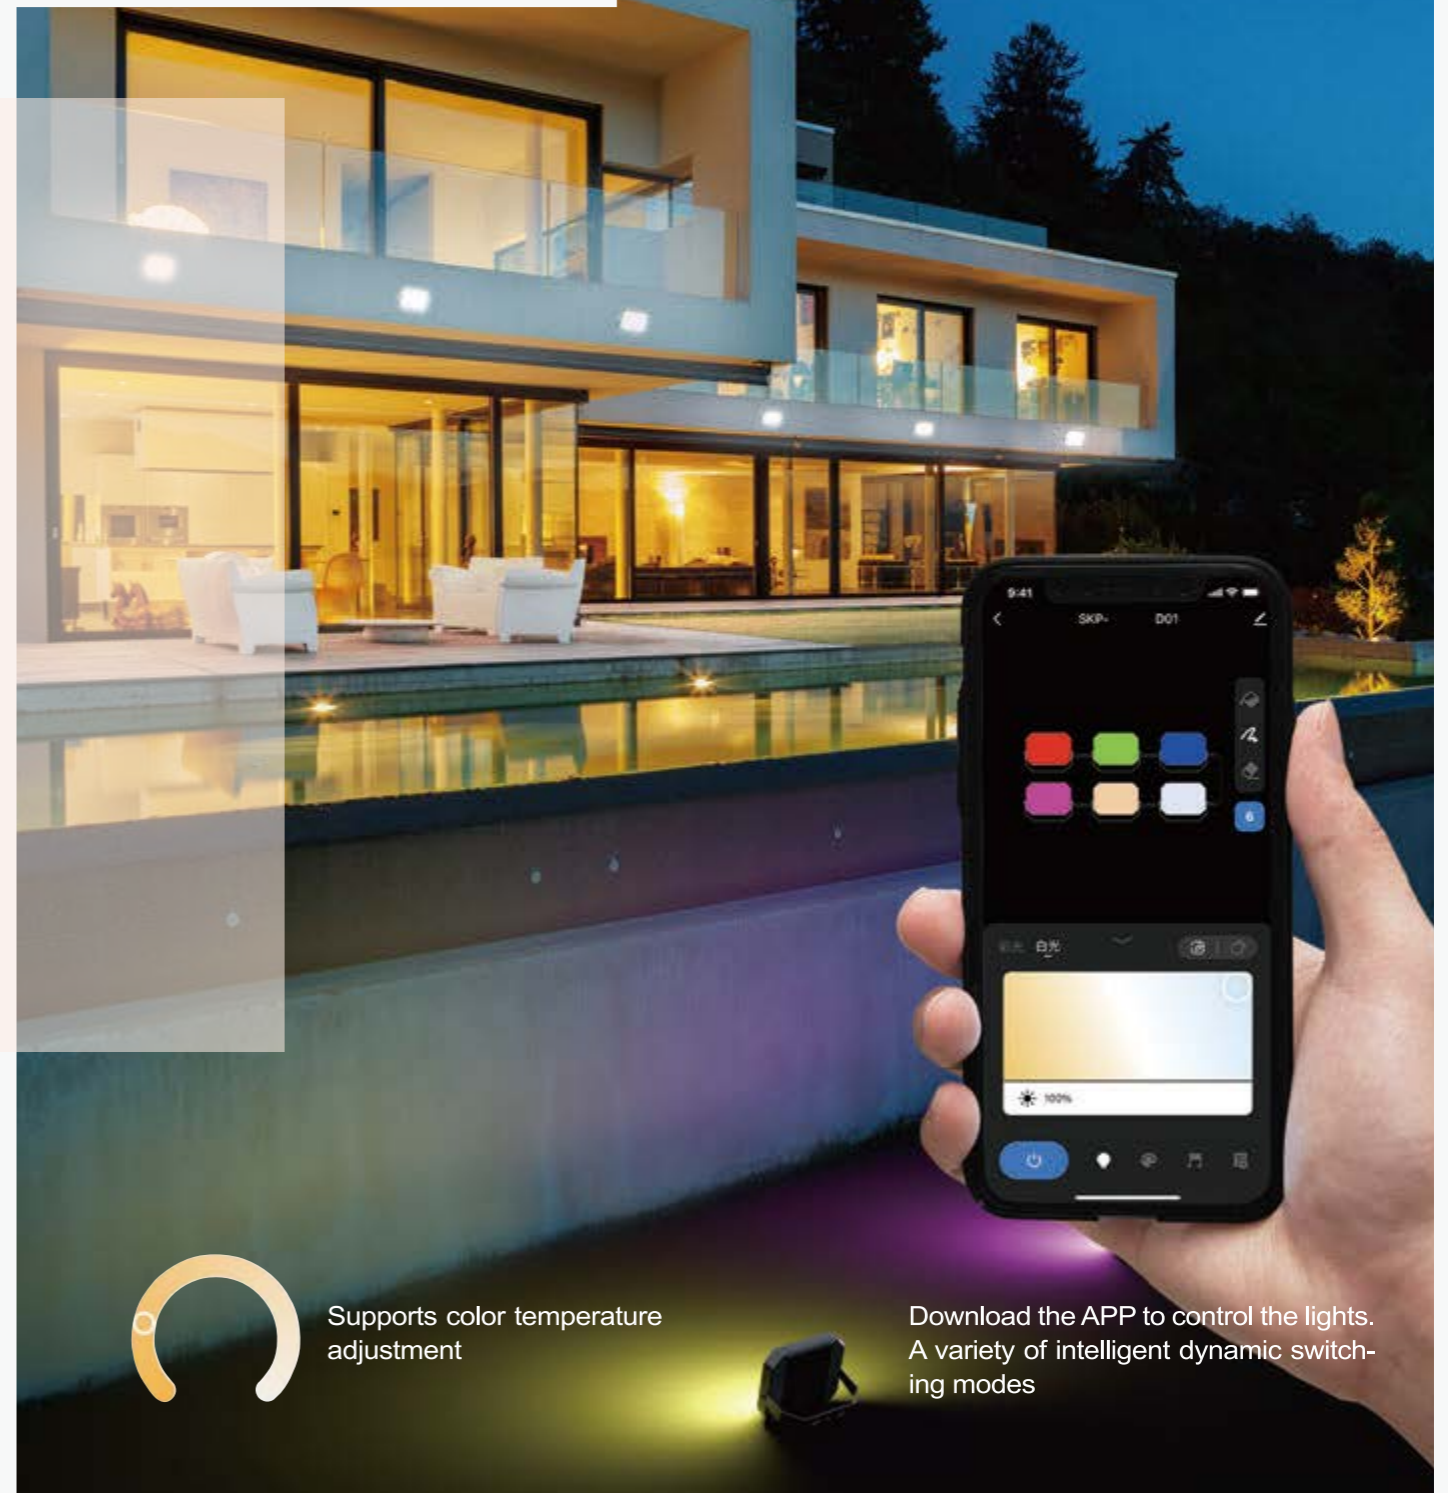

## Smart Connection

## Color Temperature

& Brightness Adjustable

The luminous cover is made of CHIMEI PC material by injection molding, with excellent aging and yellowing resistance, high strength and good toughness

CCT adjustable, 2700K-6500K  
color temperature can be adjusted at will.

Can be used for ambient rendering and lighting of outdoor courtyards, eaves, walls, microstructures, trees, etc.

Supports color temperature adjustment

Download the APP to control the lights. A variety of intelligent dynamic switching modes