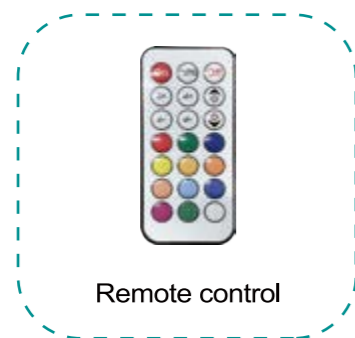

REMOTE CONTROL

Various remote control methods, anytime and anywhere to adjust the lighting