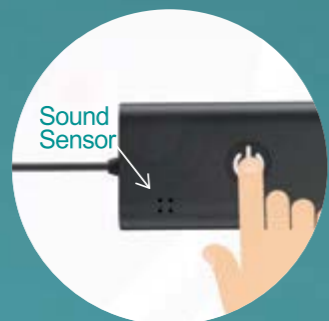

PC material, matt white frosted surface

Adjustable RGB

Soft and Bendable

The lamp body can be freely shaped through DIY rotation.

Freely shaped

Controller

CCT tunable