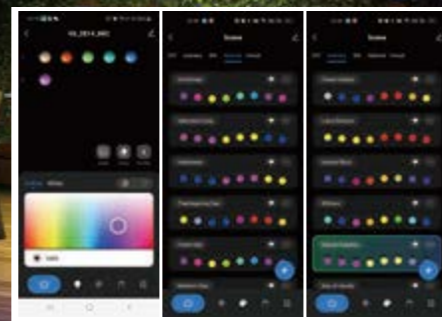

CONTROL MODE

TUYA WIFI+Bluetooth, support Alexa, google assistant remote control + controller.