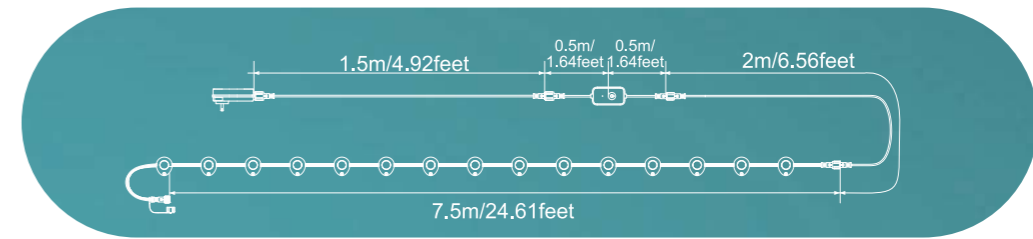

Dimensions

PC + ABS

PC+ABS housing, adding anti-UV particles, good weather/aging/yellowing resistance.