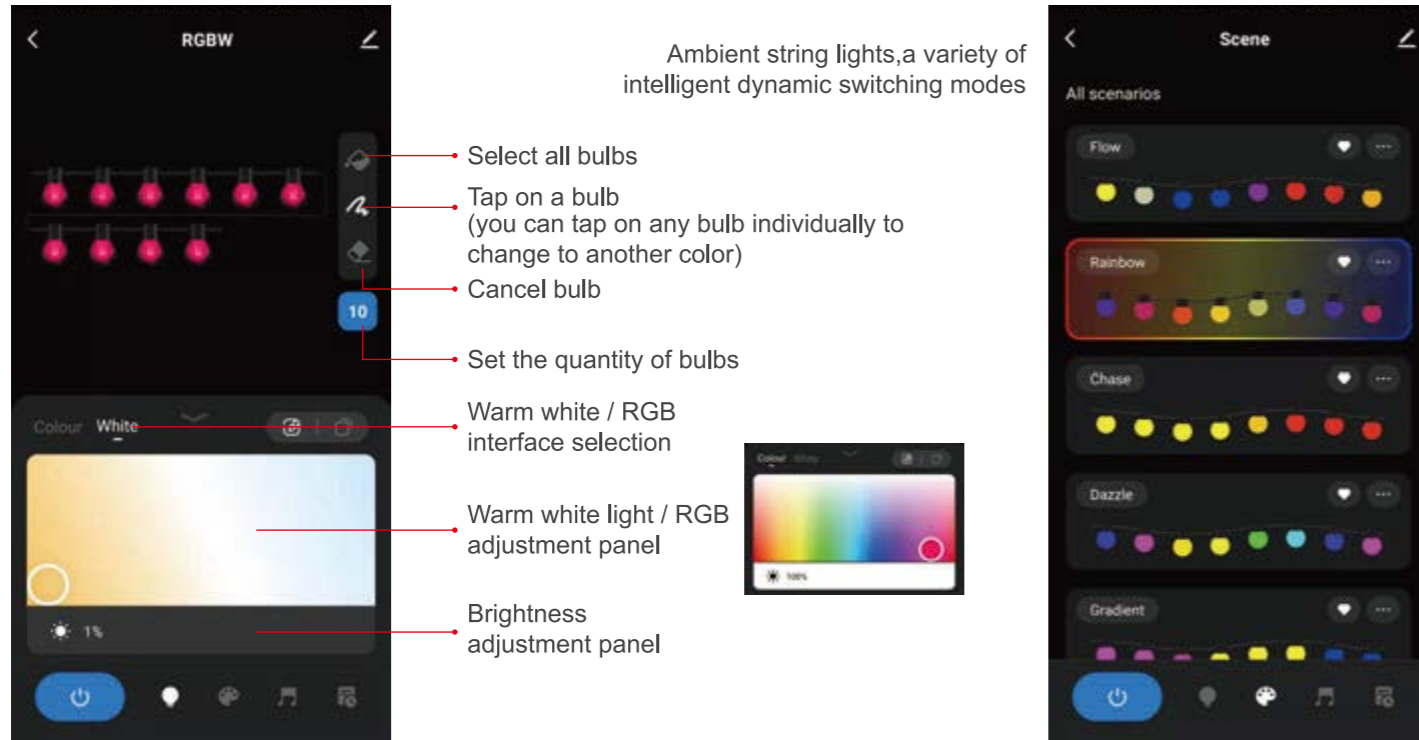

### Dimensions

Model	SC-SPSL-12V-12W-IP65-RGBW-R03	SC-SPSL-12V-12W-IP65-RGBW-R04	SC-SPSL-12V-24W-IP65-RGBW-R03	SC-SPSL-12V-24W-IP65-RGBW-R04
Voltage	220-240VAC/50Hz			
Power (white light)	12W	12W	24W	24W
Power (RGBW)	4.5W		9W	
Adapter	DC12V/1A		DC12V/2A	
LED type	3535RGB+2835W		3535RGB+2835W	
Lamp holder (PCS)	15		30	
Control mode	WiFi/Bluetooth + Button		WiFi/Bluetooth + Button	
Voice function	Support Alexa and Google		Support Alexa and Google	

# OUTDOOR STRING LIGHTS(I)

Compatible with Alexa and Google Assistant  
intelligent voice control

## APP Control

Ambient string lights, a variety of intelligent dynamic switching modes