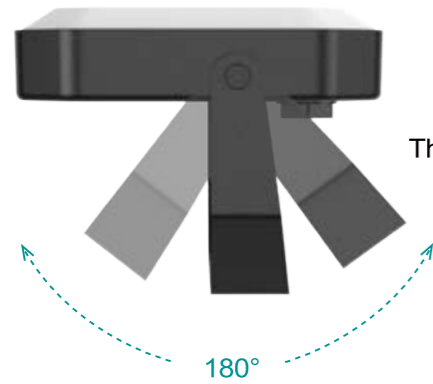

### Adjustable holder

The lamp holder can freely adjust the angle to 180°

Wall mounted

The lamp holder can freely adjust the angle to 180°

UL certified double insulated wire, three core 22AWG, each wire core is a multi strand wire composed of 17 pure copper wires, with excellent conductivity and flexibility