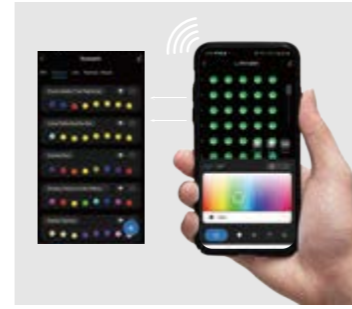

Multiple intelligent dynamic switching modes

RGB/RGBTW LED design, various intelligent dynamic switching modes, can provide a wonderful atmosphere feeling and 16 million customized colors.