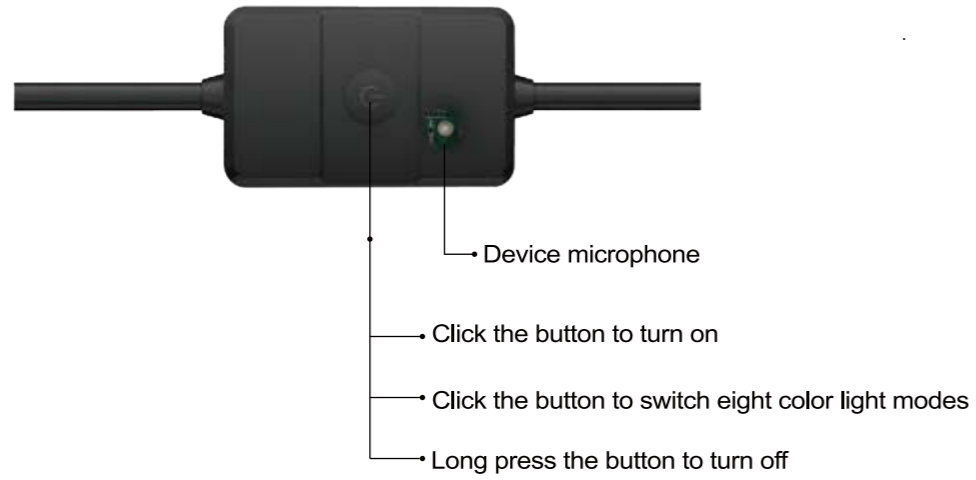

One set with 12/15 bulbs, the interval between lamps is 3.28 Feet / 1Meter

Dimensions

Parameter

Model	SC-SPSL-10W-5V-RGB-R03	SC-SPSL-5W-5V-RGB-R04	SC-SPSL-12W-5V-RGB-R03	SC-SPSL-12W-5V-RGB-R04
Voltage	100-240V/50-60Hz	220-240V/50Hz	100-240V/50-60Hz	220-240V/50Hz
Power(White light)	10W		12W	
Adapter	5V 2A			
LED type	5050RGB			
S14 bulbs	12		15	
Control mode	Button+Bluetooth+WIFI			
Power supplier version	American plug	European plug	American plug	European plug