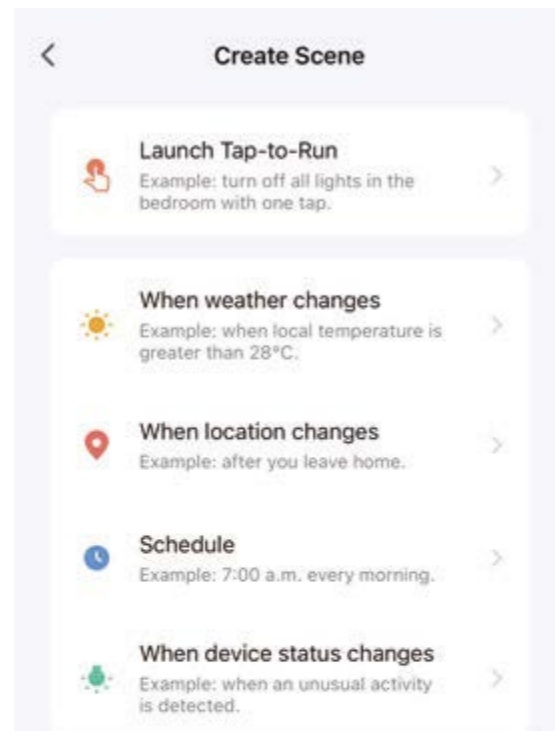

## Feel the light and shadow in the life

Different scene modes to relax and enrich life

# DEVICE LINKAGE

Interconnected smart lighting system

Smart linkage between multiple lights

Different lighting fixtures in living rooms, bedrooms, kitchens, courtyards, and other places to form an interconnected intelligent lighting system