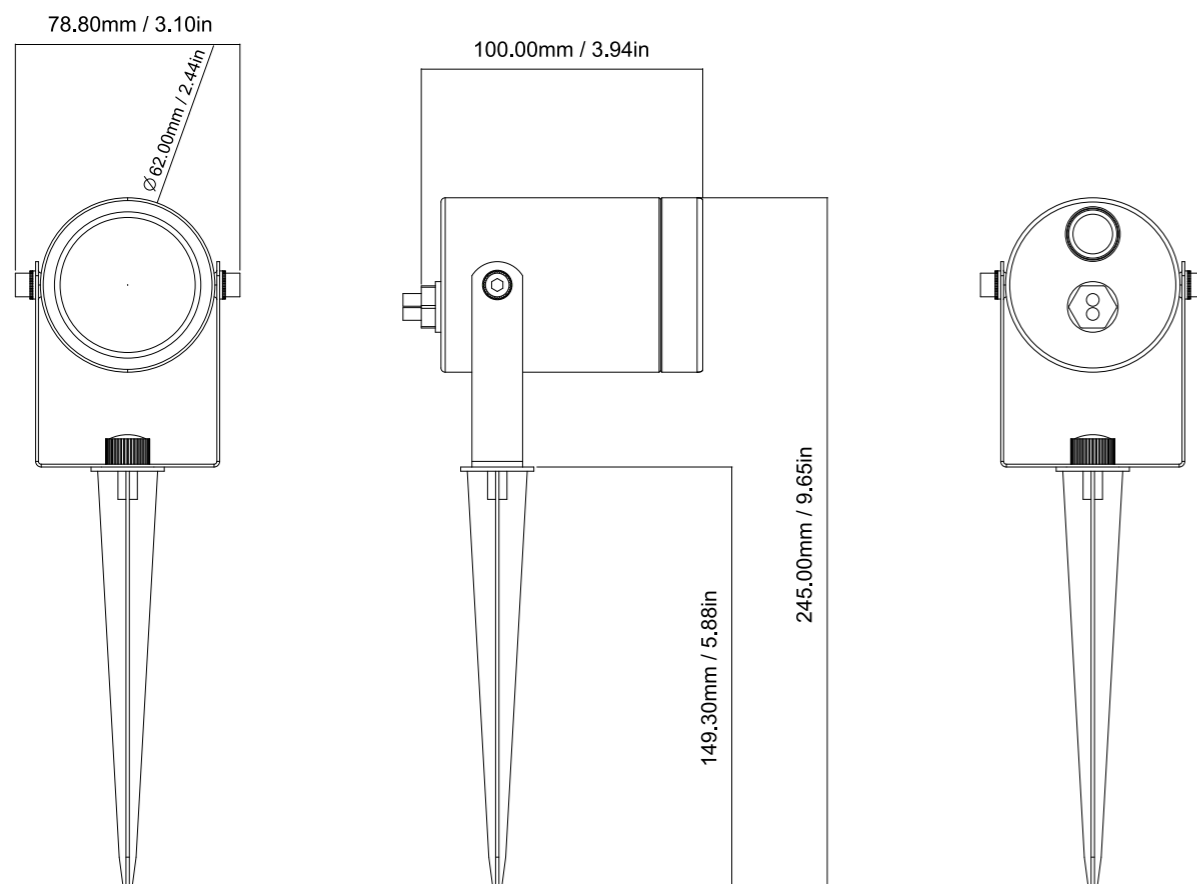

## V5 Dimension drawing of single lamp head (mm / inch)