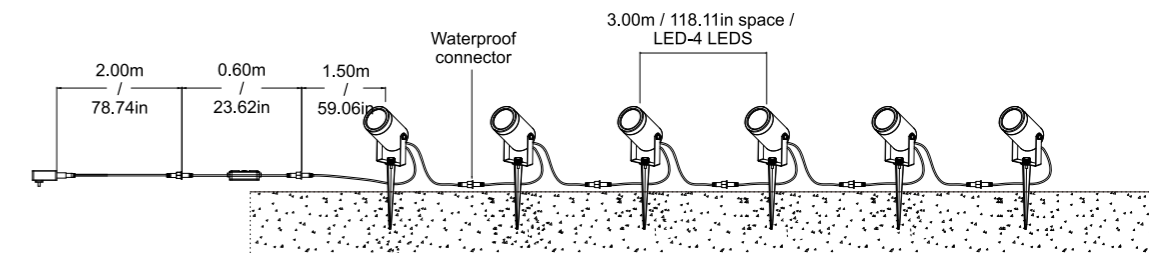

## Dimensional Drawing of Product Installation&Wiring (m / inch)

4 packs one set

AC100-120V 50/60Hz American plug

6 packs one set

AC100-120V 50/60Hz American plug