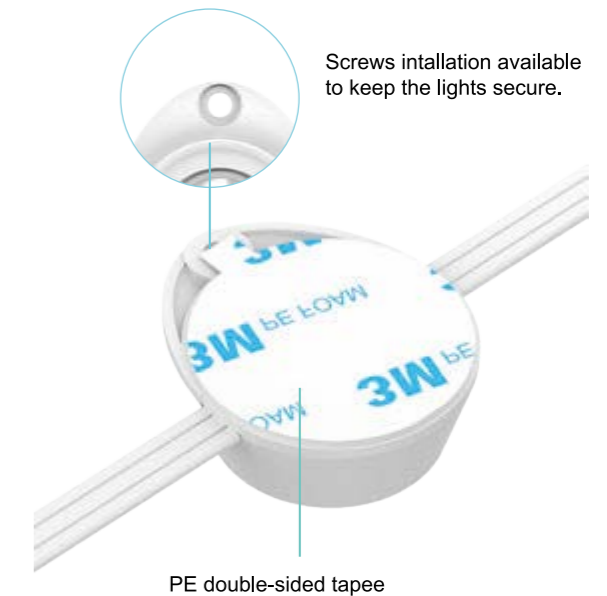

### Dual Installation Fixation Method

Uses screws and adhesive tape for stable installation, ensuring long-term durability on rough outdoor surfaces.

Screws intallation available to keep the lights secure.