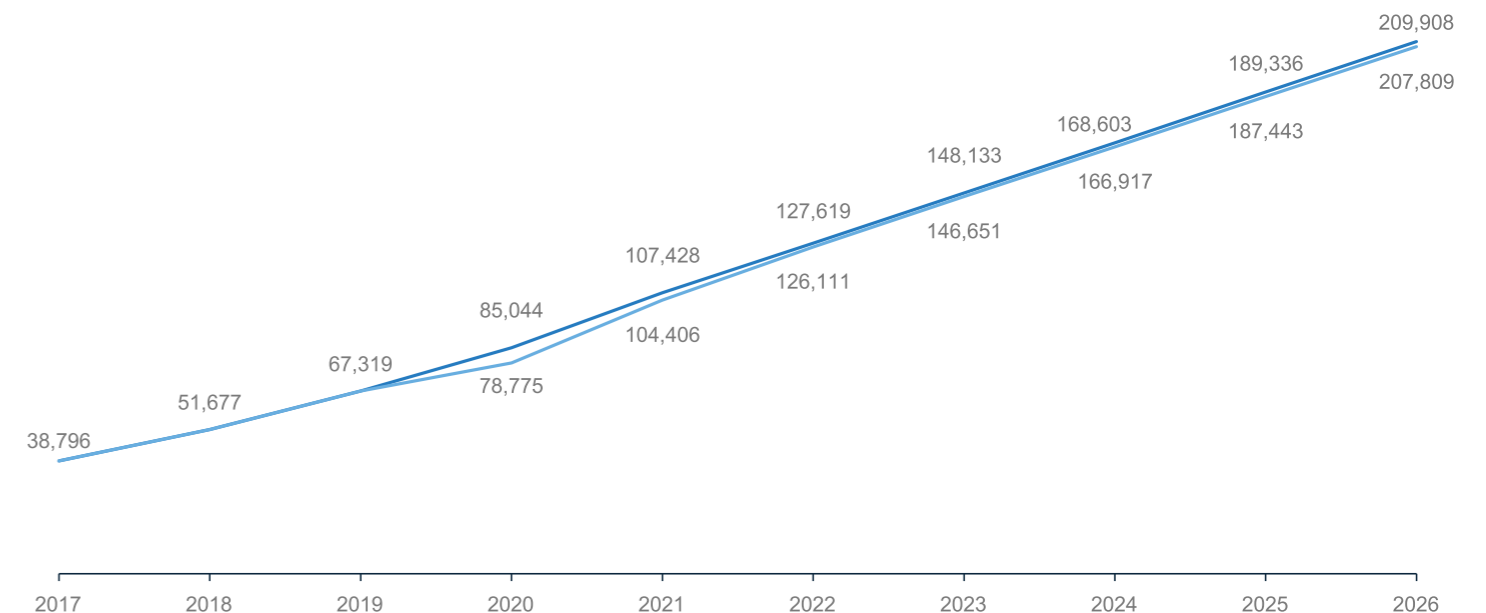

GLOBAL SMART LIGHTING MARKET

CAGR: 16%

Forecast of global smart lighting market share

50% Great market potential in Europe and America

Europe and America are one of the main markets for smart lighting, accounting for about 50% of the global market.

European consumers pay attention to the comfort of life and prefer humanism in lighting; American consumers pay attention to minimalism.

Global Smart Home revenue forecast in million US$

- Pre COVID19 - Post COVID19