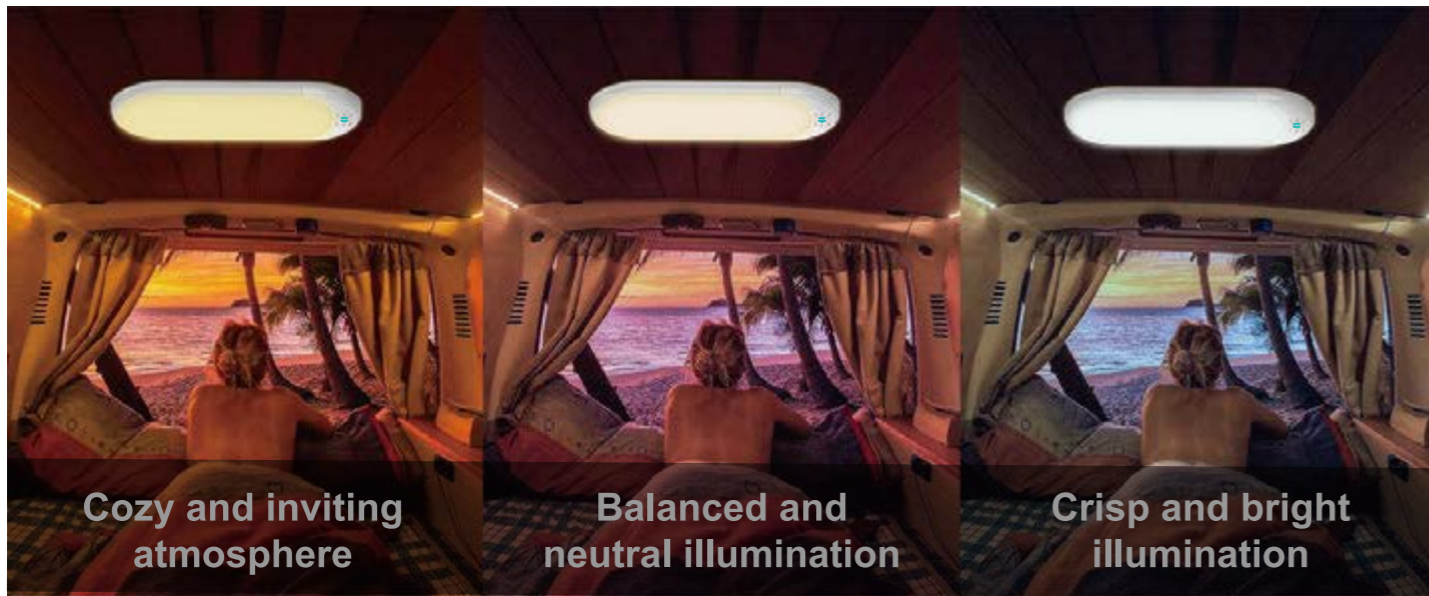

Six-segment dimming 10%-100%

Dimming button: Single press each time, the descending order will decrease by 20%, until it reaches 10%, then press it again to ascend, and it will increase by 20% each time, until it reaches 100%, press it again to descend, and repeat the cycle.

2700K-3200K
Warm light

4000K-4500K
Natural light

6000K-6500K
Cool light