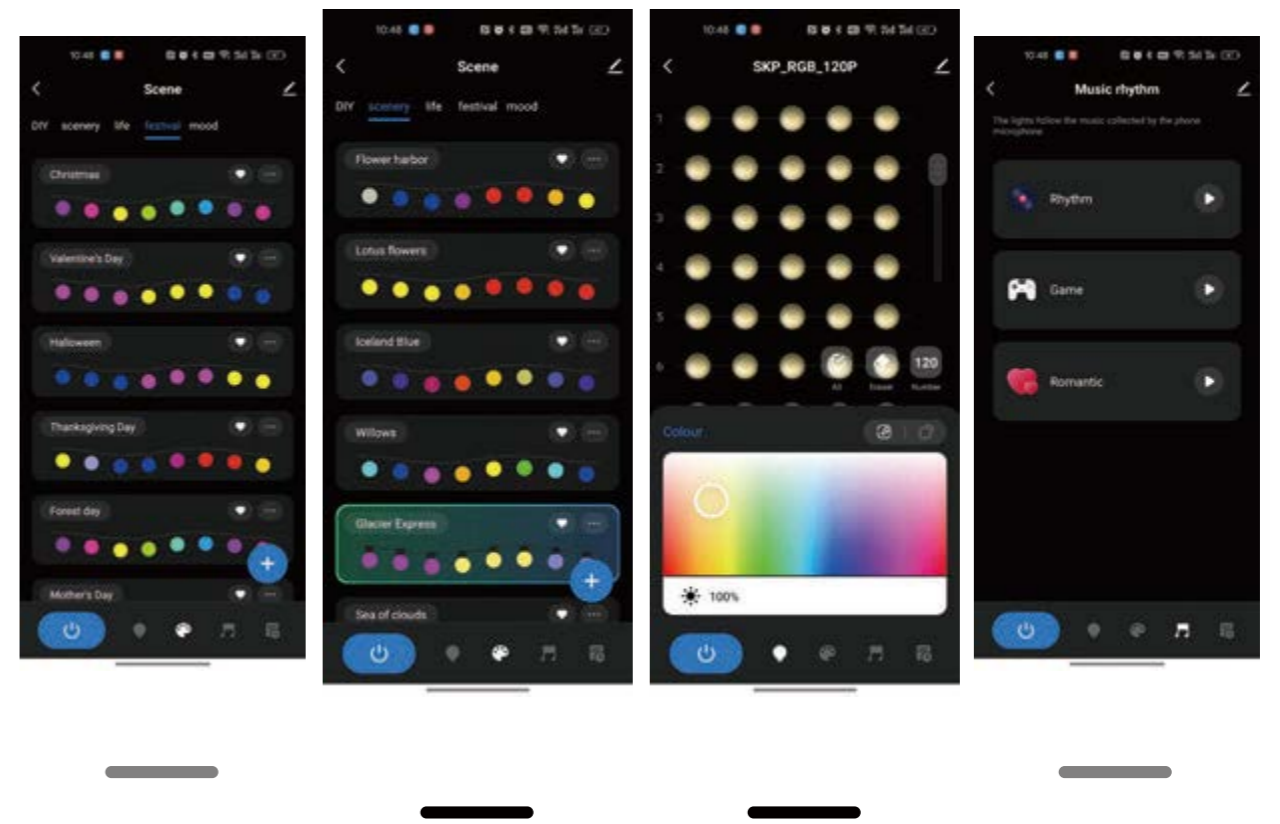

**Parameter**

Product model	SC-SWSL-018-A2-IP65 -RGBTW-01/02-30	SC-SWSL-036-A2-IP65 -RGBTW-01/02-60	SC-SWSL-048-A2-IP65 -RGBTW-01/02-90	SC-SWSL-060-A2-IP65 -RGBTW-01/02-120
CCT/Color	2700K 6500K Red Green Blue	2700K 6500K Red Green Blue	2700K 6500K Red Green Blue	2700K 6500K Red Green Blue
Power	16W 16W 16W 16W 16W	32W 32W 32W 32W 32W	45W 45W 45W 45W 45W	55W 55W 55W 55W 55W
Luminous flux	1140lm 1260lm	2280lm 2520lm	3195lm 3510lm	3905lm 4290lm
LED type	5050RGB+2835CW+2835WW			
Beam angle(°)	100°			
Adapter	24V/1.5A	24V/1.5A	24V/2A	24V/2.5A
Power supplier version	American plug AC100-120V/ European plug AC220-240V			
Lamp holder	30	60	90	120
Control mode	Wi-Fi control +Bluetooth + button			
IP rating	IP65			
Working temperature	-20 C -40 C			

# SMART PERMANENT OUTDOOR STRING LIGHTS

Good waterproof performance, IP65 waterproof grade.

Download the APP to control the lights.  
A variety of intelligent dynamic switching modes.

Model	Color	Power (W)	Light efficiency	Luminous flux (±10%)	Working temperature	LED type	Angle	Adapter	Lamp holder (PCS)	Control mode	Power supplier version
SC-SWSL-036-A2-IP65-RGBW-01-36	2700K	30W	45lm/W	1350lm				30V/1.2A	36		American plug AC100-120V
	Red	20W									
SC-SWSL-036-A2-IP65-RGBW-02-36	Green	20W						30V/1.2A	36		European plug AC220-240V
	Blue	20W									
SC-SWSL-072-A2-IP65-RGBW-01-72	2700K	55W	42lm/W	2300lm				30V/2.4A	72	Wi-Fi control+ Bluetooth+ button	American plug AC100-120V
	Red	36W									
SC-SWSL-072-A2-IP65-RGBW-02-72	Green	36W						30V/2.4A	72	Wi-Fi control+ Bluetooth+ button	European plug AC220-240V
	Blue	36W									
<b>Optional accessory</b>											
SC-SWSL-012-A2-IP65-RGBW-01-12	2700K	10W	45lm/W	450lm					12		
	Red	6.5W									
	Green	6.5W									
	Blue	6.5W									