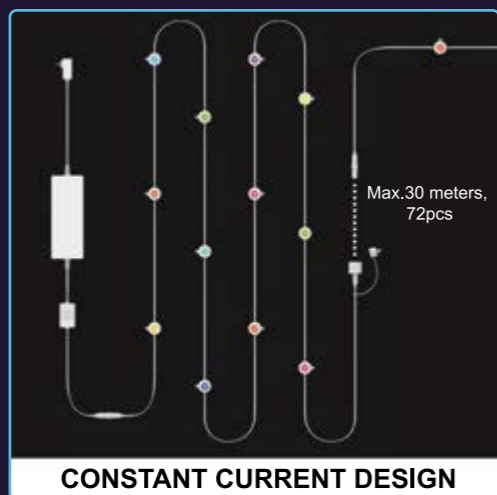

Good waterproof performance, IP65 waterproof grade.

Download the APP to control the lights.
A variety of intelligent dynamic switching modes.

Model	Color	Power (W)	Light efficiency	Luminous flux (±10%)	Working temperature	LED type	Angle	Adapter	Lamp holder (PCS)	Control mode	Power supplier version
SC-SWSL-036-A2-IP65-RGBW-01-36	2700K	30W	45lm/W	1350lm				30V/1.2A	36		American plug AC100-120V
	Red	20W									
SC-SWSL-036-A2-IP65-RGBW-02-36	Green	20W						30V/1.2A	36		European plug AC220-240V
	Blue	20W									
SC-SWSL-072-A2-IP65-RGBW-01-72	2700K	55W	42lm/W	2300lm				30V/2.4A	72	Wi-Fi control+ Bluetooth+ button	American plug AC100-120V
	Red	36W									
SC-SWSL-072-A2-IP65-RGBW-02-72	Green	36W						30V/2.4A	72	Wi-Fi control+ Bluetooth+ button	European plug AC220-240V
	Blue	36W									
Optional accessory											
SC-SWSL-012-A2-IP65-RGBW-01-12	2700K	10W	45lm/W	450lm					12		
	Red	6.5W									
	Green	6.5W									
	Blue	6.5W