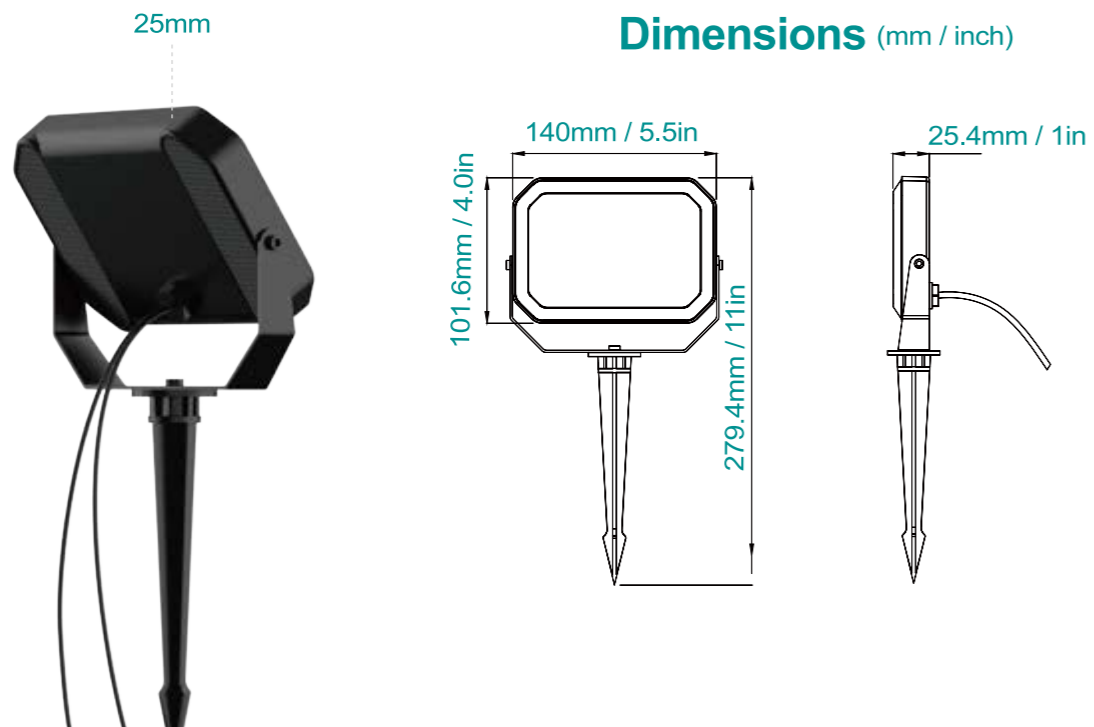

Dimensions (mm / inch)

Product Model	Power (±10%)	Color	LED type	Power of single LED (±10%)	Luminous flux of single LED (±10%)	Luminous flux of whole lamp in white light (±10%)
SC-SPFL-24V-IP65-01RGBTW-4	20W	2700K	21PCS 2835	5.0W	350lm	1500lm
		6500K	21PCS 2835	5.0W	420lm	1700lm
SC-SPFL-24V-IP65-02RGBTW-4		RGB	14PCS 5050	5.0W		
SC-SPFL-24V-IP65-01RGBTW-6	24W		21PCS 2835	4.0W	280lm	1700lm
			21PCS 2835	4.0W	340lm	2000lm
SC-SPFL-24V-IP65-02RGBTW-6			14PCS 5050	4.0W		

Powerful Wi-fi Module

Powerful Wi-Fi module, lawn light can be connected with mobile phone through Wi-Fi

- Click once to switch the mode
- Click twice to turn off/on the light
- Long press for 5 seconds and red light flashing to enter the network connection mode

Product Model	CRI	Working temperature	Mode	Control mode	Power supplier version
SC-SPFL-24V-IP65-01RGBTW-4	80	-20°C-45°C	4 dynamic states	Wi-Fi control + Bluetooth + button	American plug AC100-120V
SC-SPFL-24V-IP65-02RGBTW-4	80				European plug AC220-240V
SC-SPFL-24V-IP65-01RGBTW-6	80	-20°C-45°C	6 dynamic states	Wi-Fi control + Bluetooth + button	American plug AC100-120V
SC-SPFL-24V-IP65-02RGBTW-6	80				European plug AC220-240V