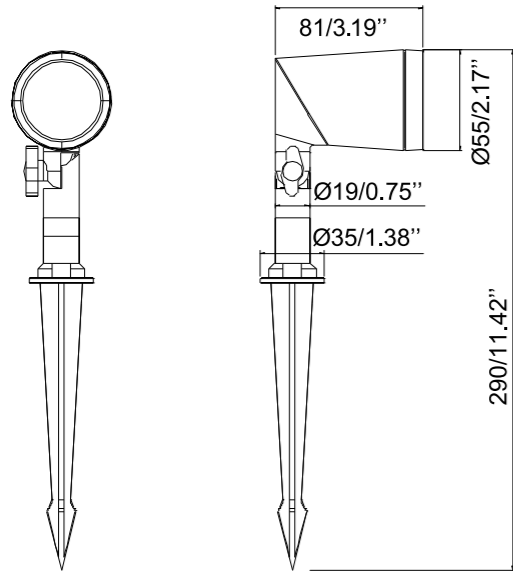

Dimensions (mm / inch)