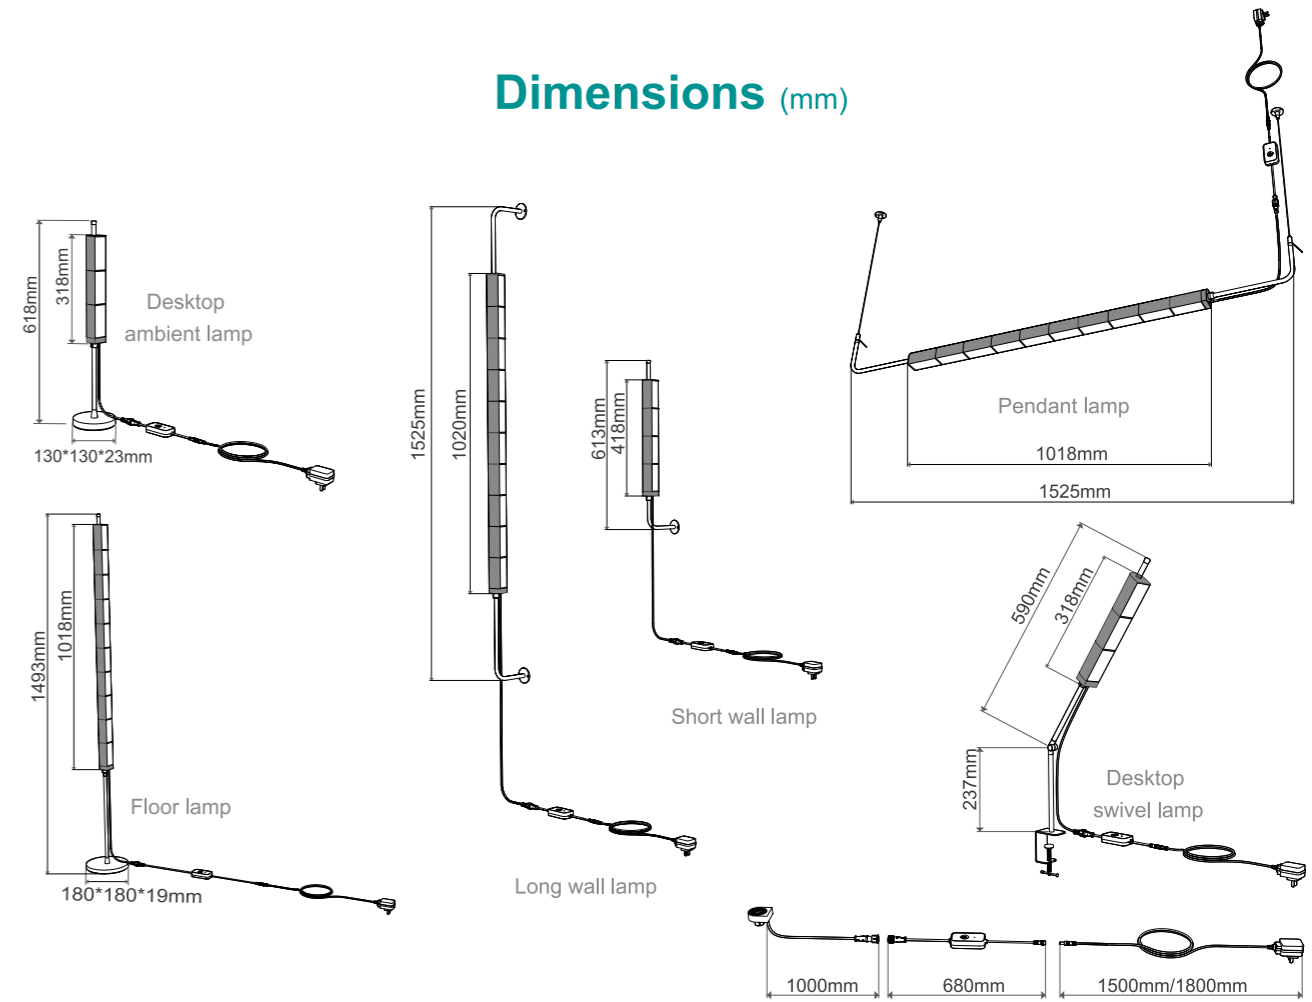

The charging base features a locking mechanism for freely adjusting the lamp module's height on the pole.

### Dimensions (mm)