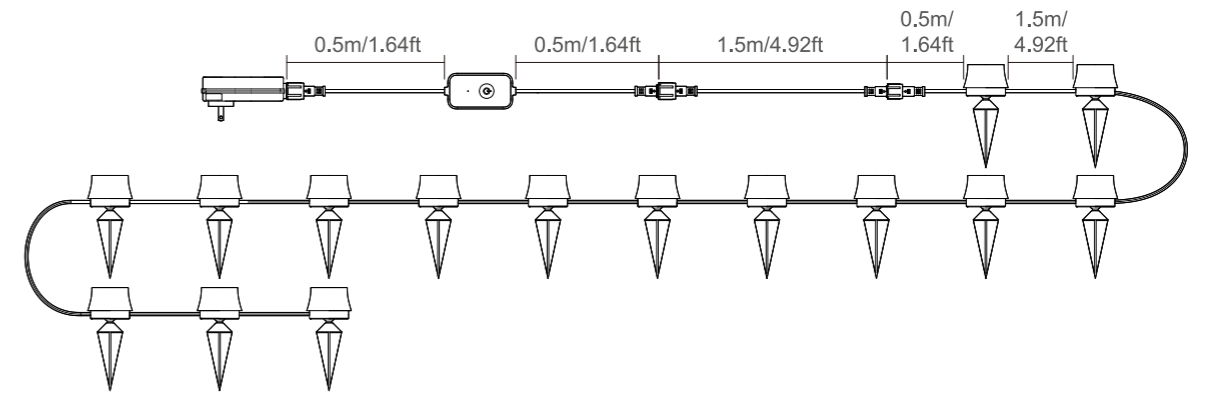

Dimensions (mm / feet)