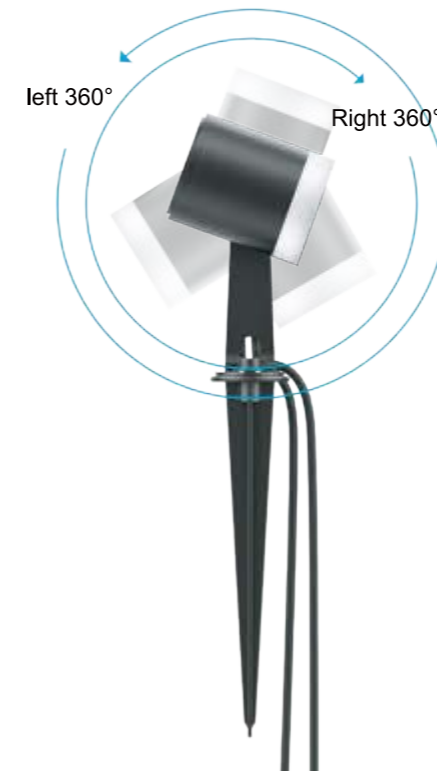

Dimensions (mm / inch)

Waterproof grade IP65