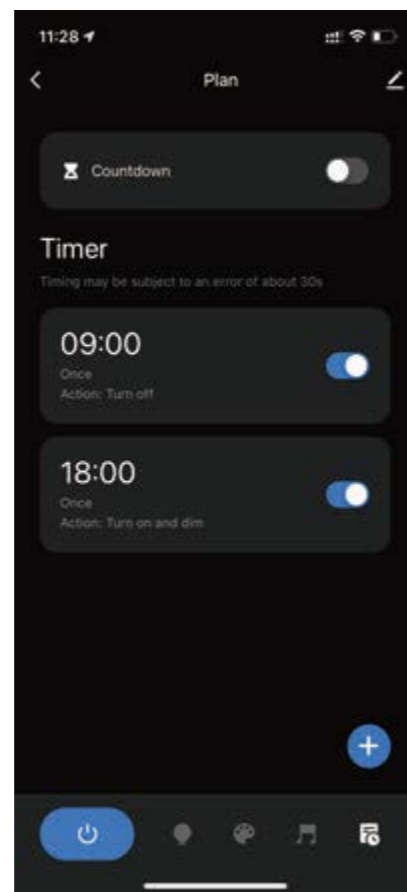

TIME FUNCTION TIMING & COUNTDOWN

Convenient and energy-saving life

Intelligent timing

After a tired day's work
There is always a lamp waiting for
you to go home

Intelligent countdown

Every minute counts
No need to turn off the lights when you
are in a hurry

09:00 AM
Light off after leaving for work

06:00 PM
Light on when you get home
and have a rest