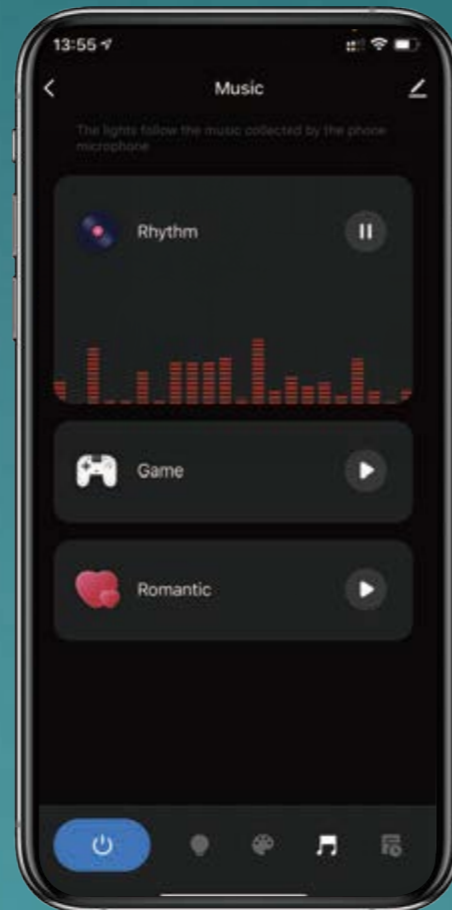

#### Highly playable

The trotting horse light effect with indoor and outdoor parties and festival celebrations.

Multiple default and custom dynamic profiles are available.

Apply color with ease and creativity Adjust light effects in sections

## Light Dancing With Music, and the Exclusive Stage Shines for You

Supports external MIC music rhythm. The lighting intelligently synchronizes the music rhythm, and life is the stage.

# POINT CONTROL SMUDGE FUNCTION

Move Your Fingers to Easily Paint the Light Like a Picture