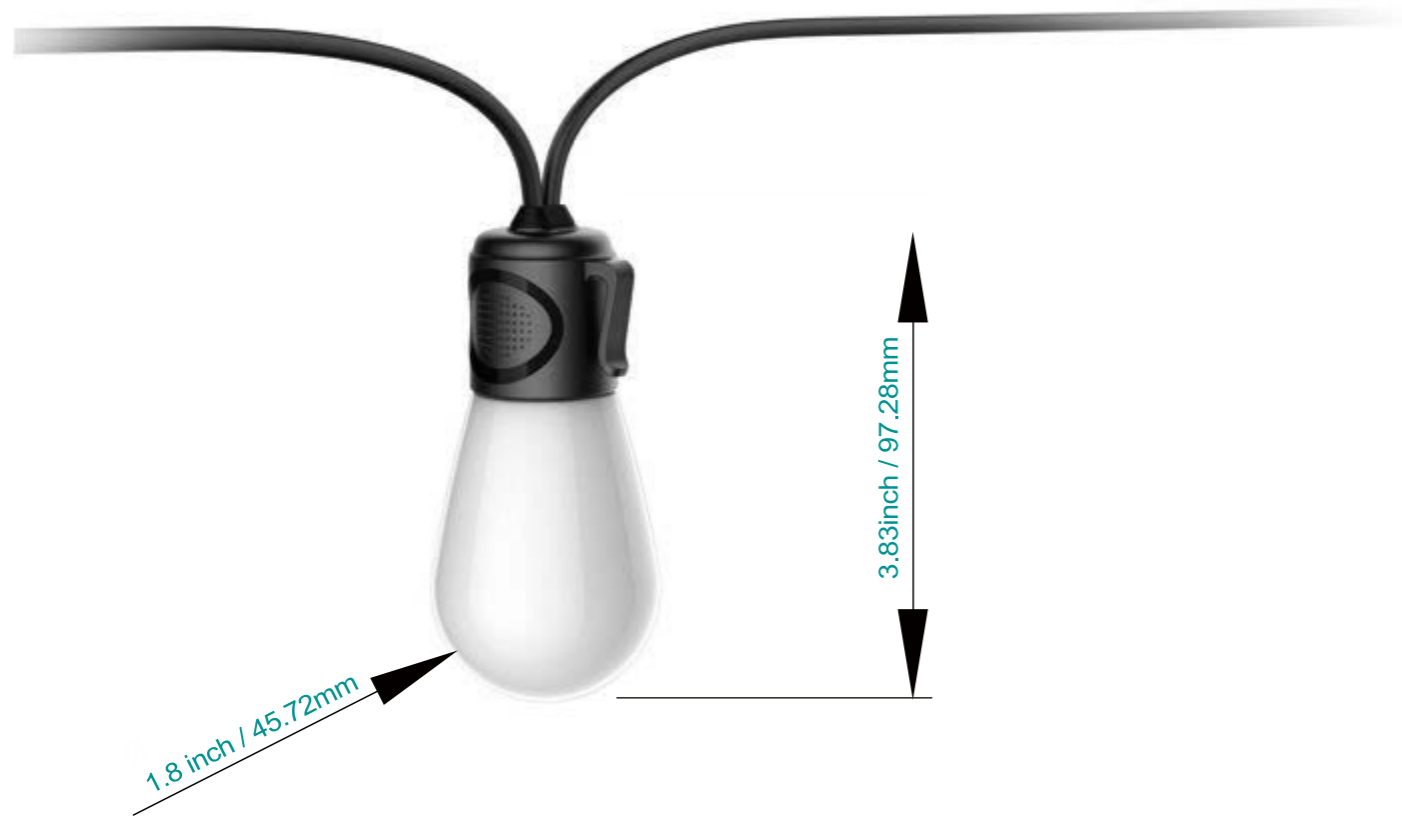

Dimensions

Parameter

Model	SC-SPSL-10W-5V-RGB-R03	SC-SPSL-5W-5V-RGB-R04	SC-SPSL-12W-5V-RGB-R03	SC-SPSL-12W-5V-RGB-R04
Voltage	100-240V/50-60Hz	220-240V/50Hz	100-240V/50-60Hz	220-240V/50Hz
Power(White light)	10W		12W	
Adapter	5V 2A			
LED type	5050RGB			
S14 bulbs	12		15	
Control mode	Button+Bluetooth+WIFI			
Power supplier version	American plug	European plug	American plug	European plug