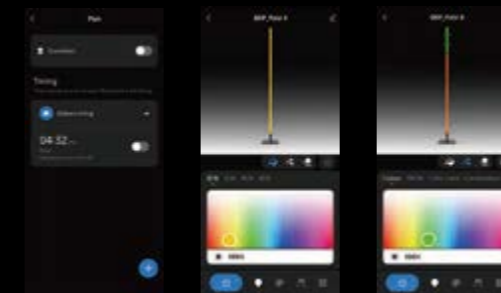

Control Mode

TUYA WIFI+Bluetooth, support Alexa, google assistant, remote control + controller